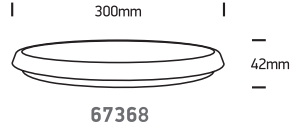

# INSTALLATION MANUAL

67366, 67368, 67370

**ecolight**

80  
CRI

Complete with driver

100-240V | SMD 2835 | 12W / 18W / 25W | IP54 | PC

**one**  
LIGHT