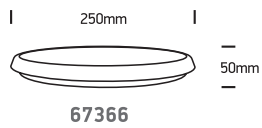

# INSTALLATION MANUAL

67366, 67368, 67370

**ecolight**

80  
CRI

Complete with driver

100-240V | SMD 2835 | 12W / 18W / 25W | IP54 | PC

**one**  
LIGHT