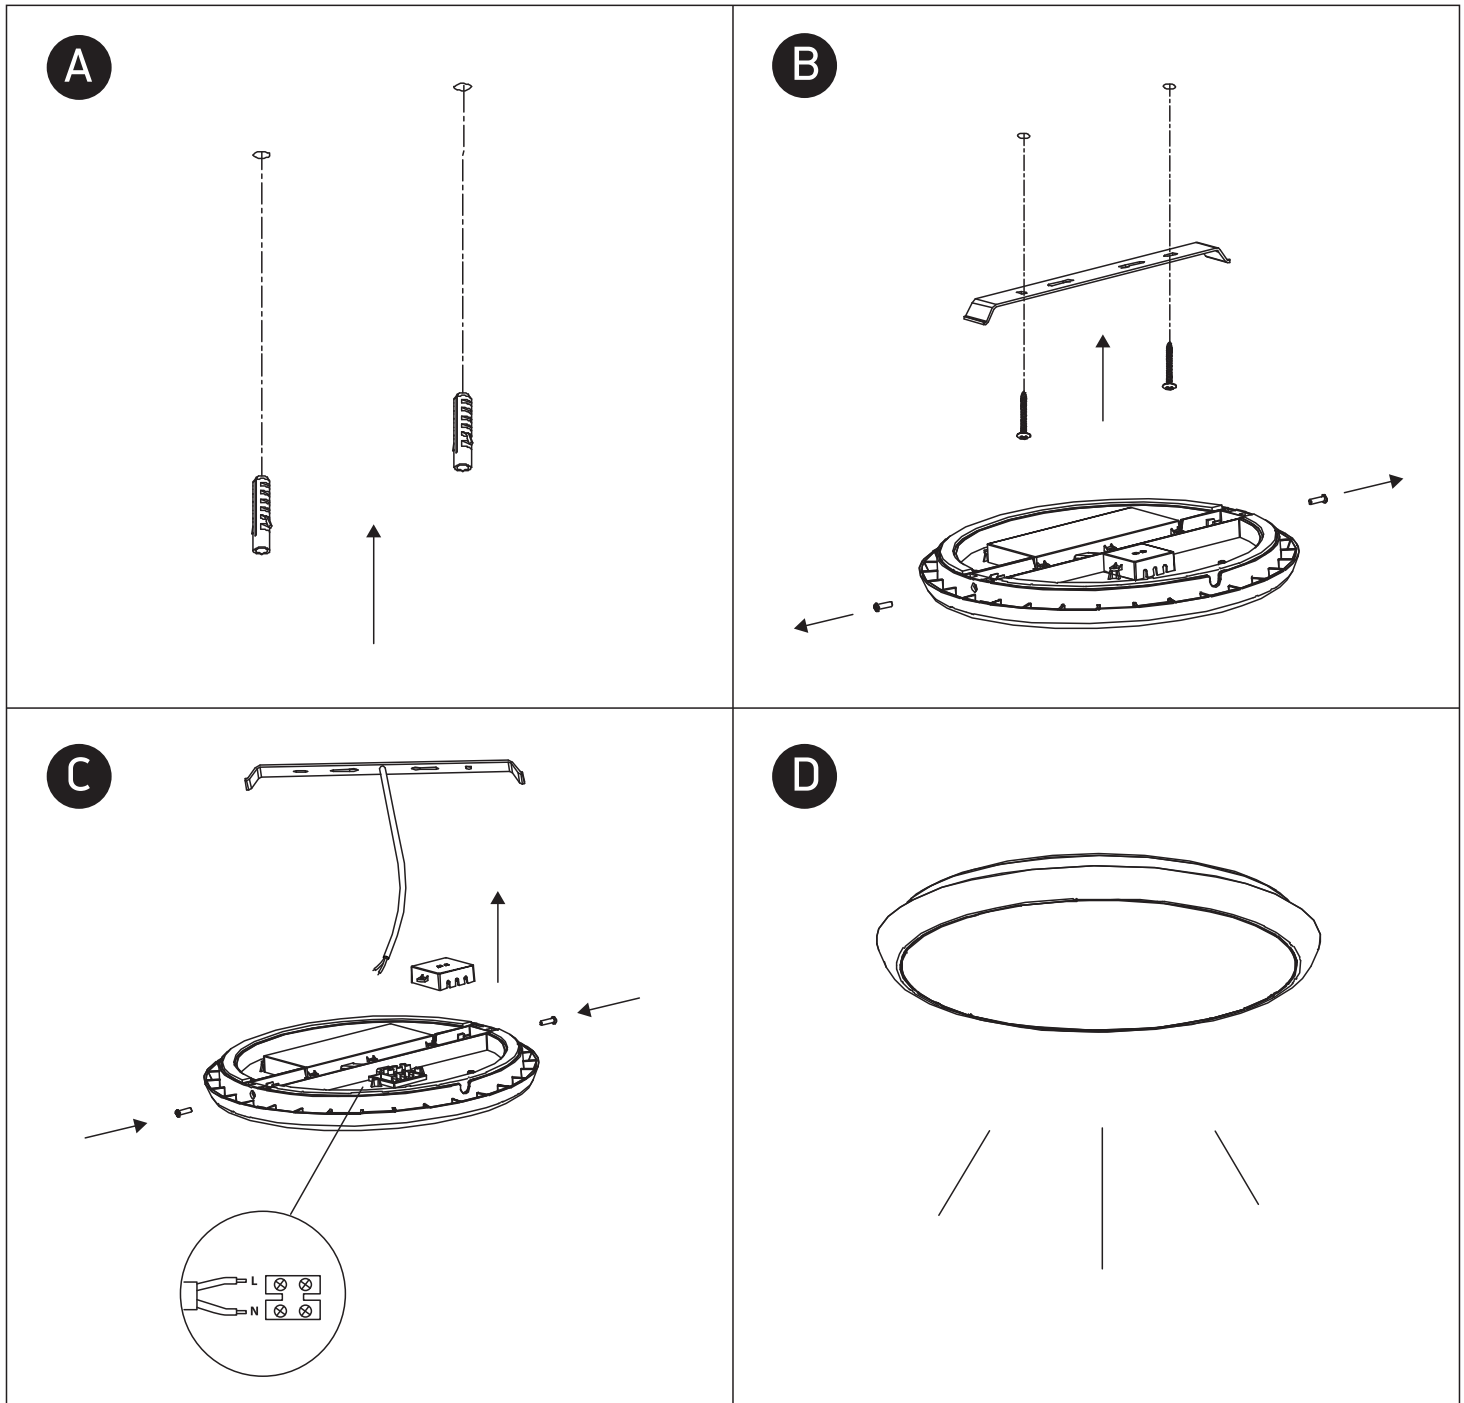

# INSTALLATION MANUAL

67366, 67368, 67370

**ecolight**

80  
CRI

Complete with driver

100-240V | SMD 2835 | 12W / 18W / 25W | IP54 | PC

**one**  
LIGHT