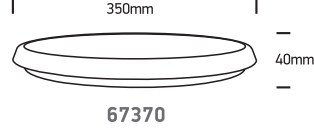

# INSTALLATION MANUAL

67366, 67368, 67370

**ecolight**

80  
CRI

Complete with driver

100-240V | SMD 2835 | 12W / 18W / 25W | IP54 | PC

**one**  
LIGHT