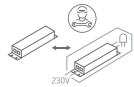

# INSTALLATION MANUAL

70112

**ecolight**

 100-240V | LED | 75W | IP66 | Die cast  
 Complete with 2400mA driver.

 150cm  

80 CRI

**one**  
 LIGHT