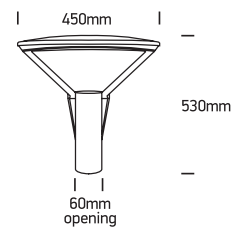

# INSTALLATION MANUAL

70112

**ecolight**

 100-240V | LED | 75W | IP66 | Die cast  
 Complete with 2400mA driver.

 150cm  

80 CRI

**one**  
 LIGHT