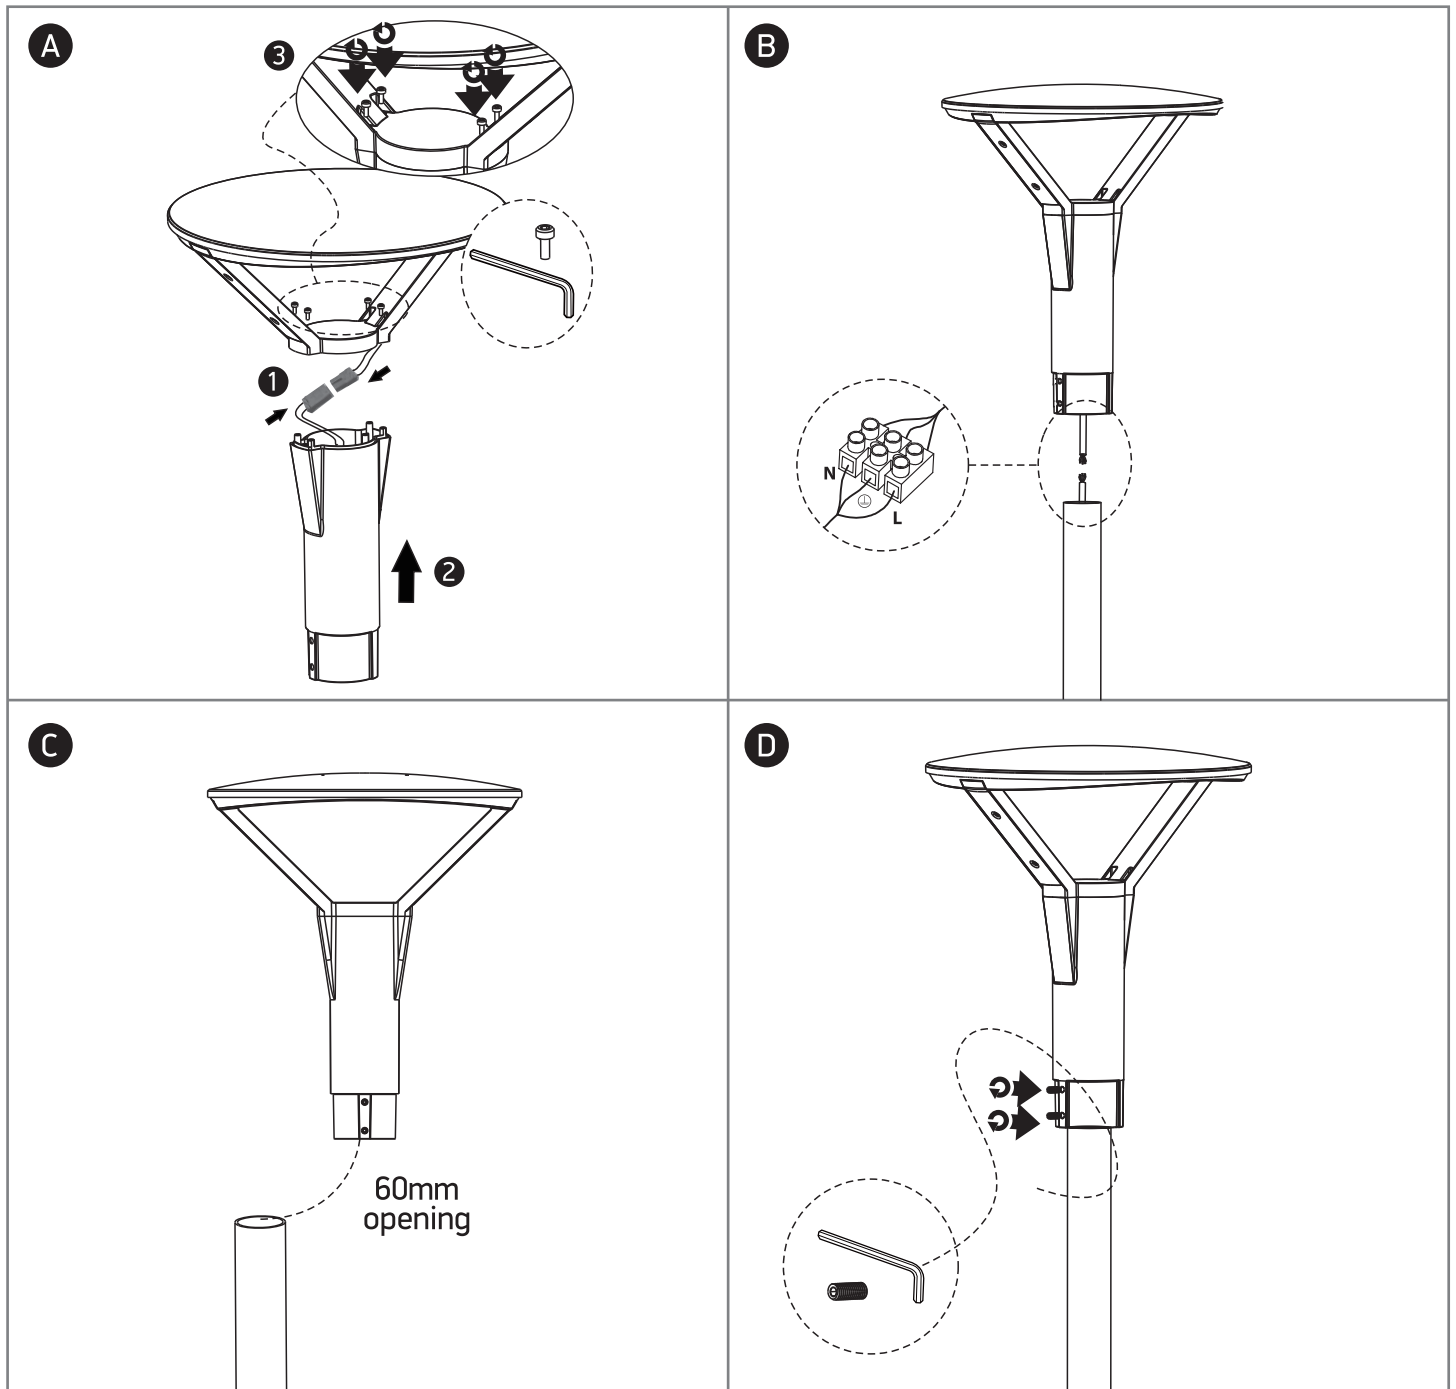

# INSTALLATION MANUAL

70112

**ecolight**

 100-240V | LED | 75W | IP66 | Die cast  
 Complete with 2400mA driver.

 150cm  

80 CRI

**one**  
 LIGHT

## Warnings:

1. Make sure that the product is installed properly before connecting to electricity.
2. Do not cover the fitting.
3. Maintenance and installation should only be carried out by a professional electrician.