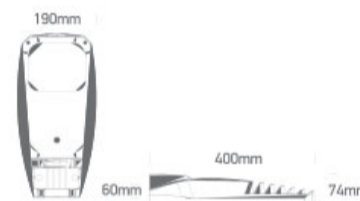

New 2023 Edition 2&gt;Industrial &amp; Floodlights

70114/B/W

LED street light with SMD LED. High lumen output ideal for replacement of old HPS and mercury street lighting fittings.

Post Diameter 60mm.

Complete with 950mA driver.

## Dimensions

Black

Material

Plastic

Shape

Rectangular

Length	400mm
Width	190mm
Height	74mm
Surface Floor/Ground	Yes
Outdoor	Yes
Adjustable	No
IK Rating	8