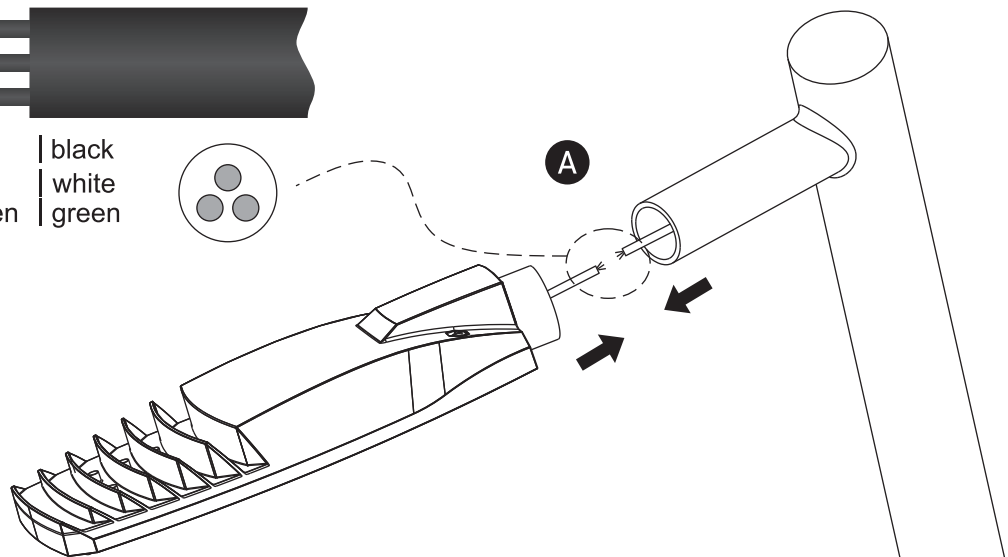

INSTALLATION MANUAL

70114

100-240V | 64xSMD 2835 | 50W | IP66 | Plastic
Complete with 950mA driver.

one
LIGHT

Side up when installing

Warnings:

1. Make sure that the product is installed properly before connecting to electricity.
2. Do not cover the fitting.
3. Maintenance and installation should only be carried out by a professional electrician.