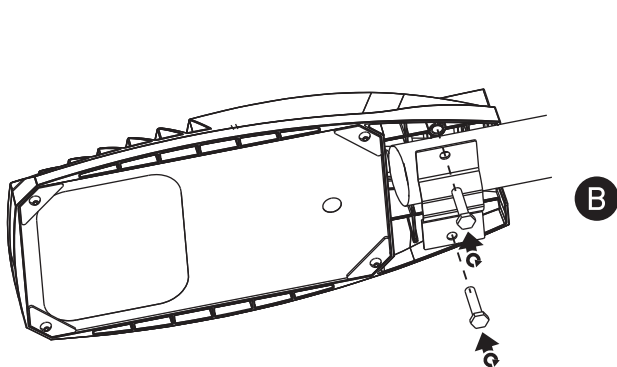

INSTALLATION MANUAL

70114

100-240V | 64xSMD 2835 | 50W | IP66 | Plastic
Complete with 950mA driver.

one
LIGHT

Side up when installing

Warnings:

1. Make sure that the product is installed properly before connecting to electricity.
2. Do not cover the fitting.
3. Maintenance and installation should only be carried out by a professional electrician.