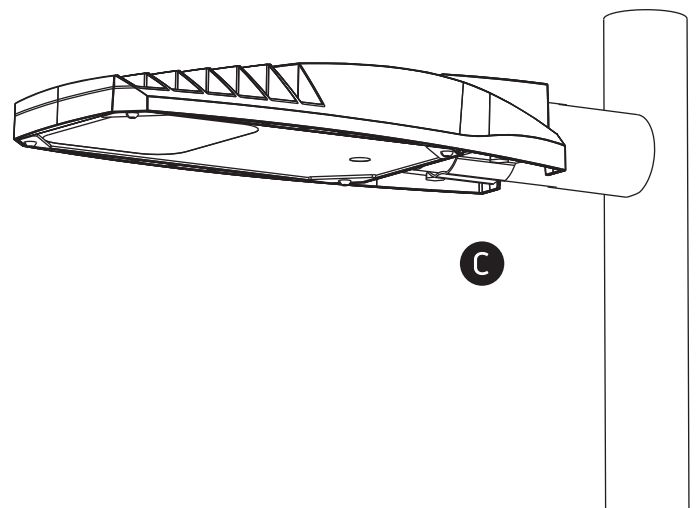

INSTALLATION MANUAL

70114

100-240V | 64xSMD 2835 | 50W | IP66 | Plastic
Complete with 950mA driver.

one
LIGHT

Side up when installing

Warnings:

1. Make sure that the product is installed properly before connecting to electricity.
2. Do not cover the fitting.
3. Maintenance and installation should only be carried out by a professional electrician.