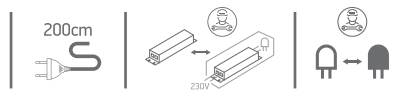

INSTALLATION MANUAL

70114

100-240V | 64xSMD 2835 | 50W | IP66 | Plastic
Complete with 950mA driver.

one
LIGHT

Side up when installing

Warnings:

1. Make sure that the product is installed properly before connecting to electricity.
2. Do not cover the fitting.
3. Maintenance and installation should only be carried out by a professional electrician.