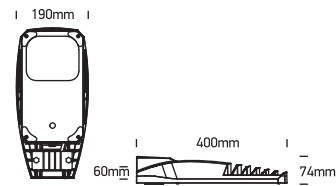

INSTALLATION MANUAL

70114

100-240V | 64xSMD 2835 | 50W | IP66 | Plastic
Complete with 950mA driver.

one
LIGHT

Side up when installing

Warnings:

1. Make sure that the product is installed properly before connecting to electricity.
2. Do not cover the fitting.
3. Maintenance and installation should only be carried out by a professional electrician.