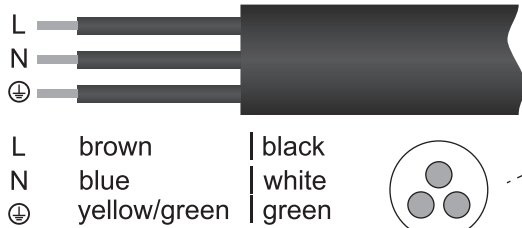

INSTALLATION MANUAL

70114

100-240V | 64xSMD 2835 | 50W | IP66 | Plastic
Complete with 950mA driver.

one
LIGHT

Side up when installing

Warnings:

1. Make sure that the product is installed properly before connecting to electricity.
2. Do not cover the fitting.
3. Maintenance and installation should only be carried out by a professional electrician.