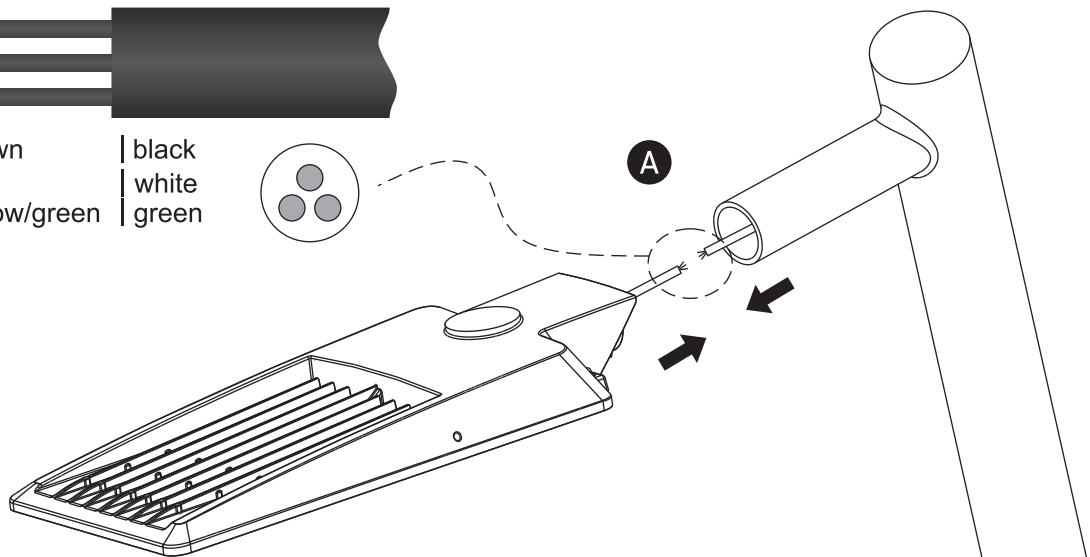

## 70116B

100-240V | 96xSMD 3030 | 75W | IP66 | Aluminium + glass

Complete with 968mA driver.

**one**  
LIGHT