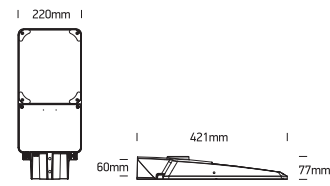

## 70116B

100-240V | 96xSMD 3030 | 75W | IP66 | Aluminium + glass

Complete with 968mA driver.

**one**  
LIGHT