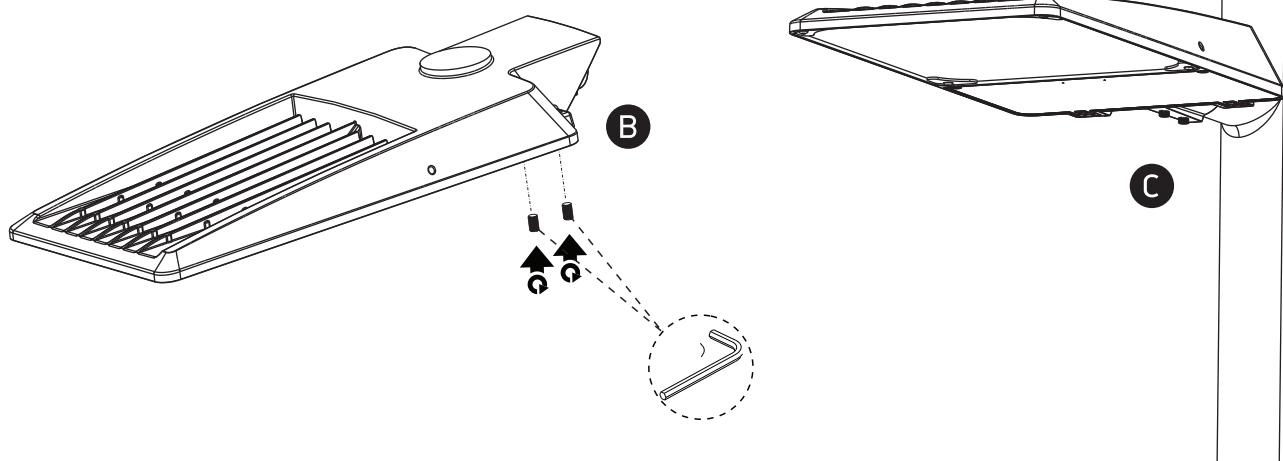

## 70116B

100-240V | 96xSMD 3030 | 75W | IP66 | Aluminium + glass

Complete with 968mA driver.

**one**  
LIGHT