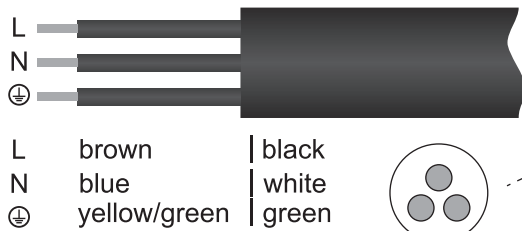

## 70116B

100-240V | 96xSMD 3030 | 75W | IP66 | Aluminium + glass

Complete with 968mA driver.

**one**  
LIGHT