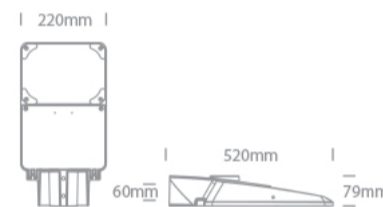

New 2023 Edition 2&gt;Industrial &amp; Floodlights

70116C/G/C

LED street light with SMD LED. High lumen output ideal for replacement of old HPS and mercury street lighting fittings.

Post Diameter 60mm.

Complete with 1020mA driver.

## Dimensions

Grey

Material

Aluminium + Glass

Shape

Rectangular

Length	520mm
Width	220mm
Height	79mm
Surface Floor/Ground	Yes
Outdoor	Yes
Adjustable	No
IK Rating	9