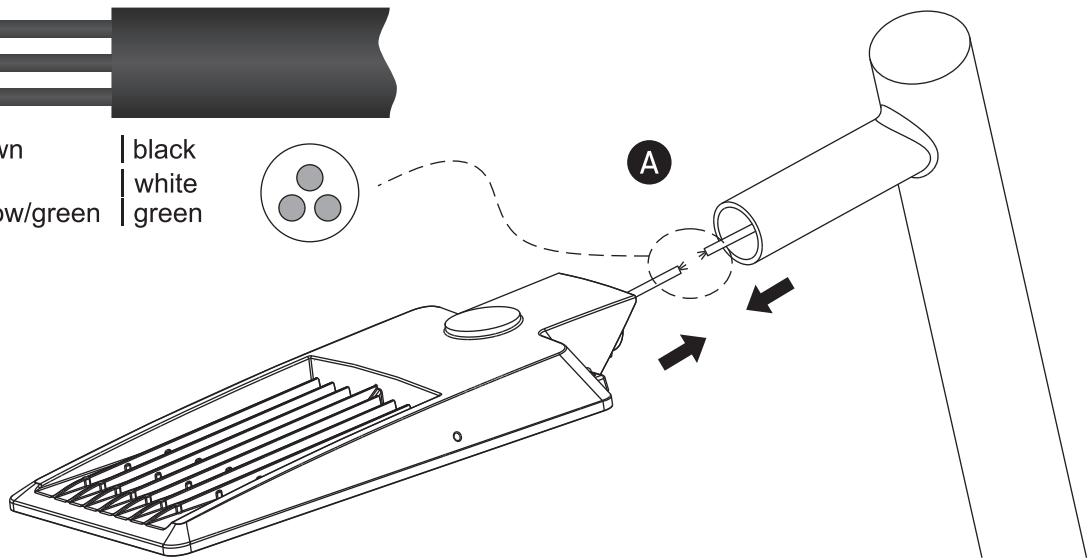

## 70116C

100-240V | 126xSMD 3030 | 120W | IP66 | Aluminium + glass

Complete with 1020mA driver.

**one**  
LIGHT

L	brown	black
N	blue	white
⊕	yellow/green	green