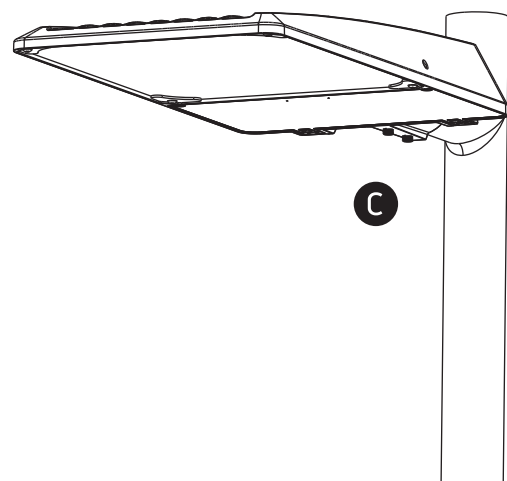

## 70116C

100-240V | 126xSMD 3030 | 120W | IP66 | Aluminium + glass

Complete with 1020mA driver.

**one**  
LIGHT

L	brown	black
N	blue	white
⊕	yellow/green	green