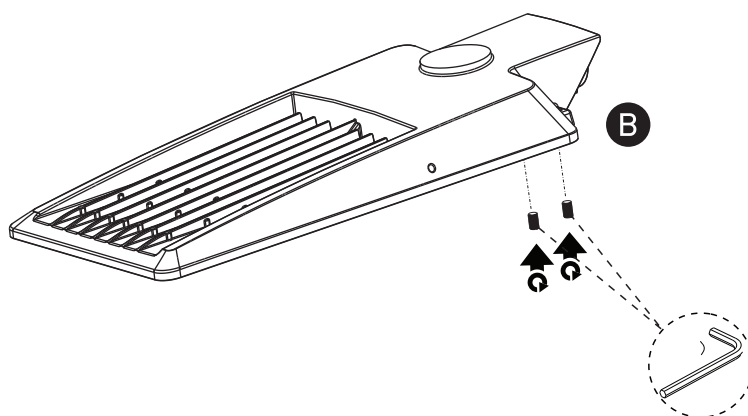

## 70116C

100-240V | 126xSMD 3030 | 120W | IP66 | Aluminium + glass

Complete with 1020mA driver.

**one**  
LIGHT

L	brown	black
N	blue	white
⊕	yellow/green	green