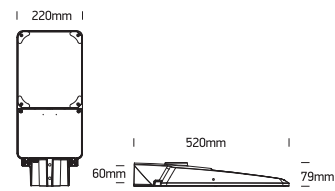

## 70116C

100-240V | 126xSMD 3030 | 120W | IP66 | Aluminium + glass

Complete with 1020mA driver.

**one**  
LIGHT

L	brown	black
N	blue	white
⊕	yellow/green	green