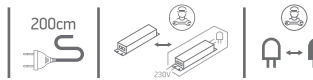

## 70116C

100-240V | 126xSMD 3030 | 120W | IP66 | Aluminium + glass

Complete with 1020mA driver.

**one**  
LIGHT

L	brown	black
N	blue	white
⊕	yellow/green	green