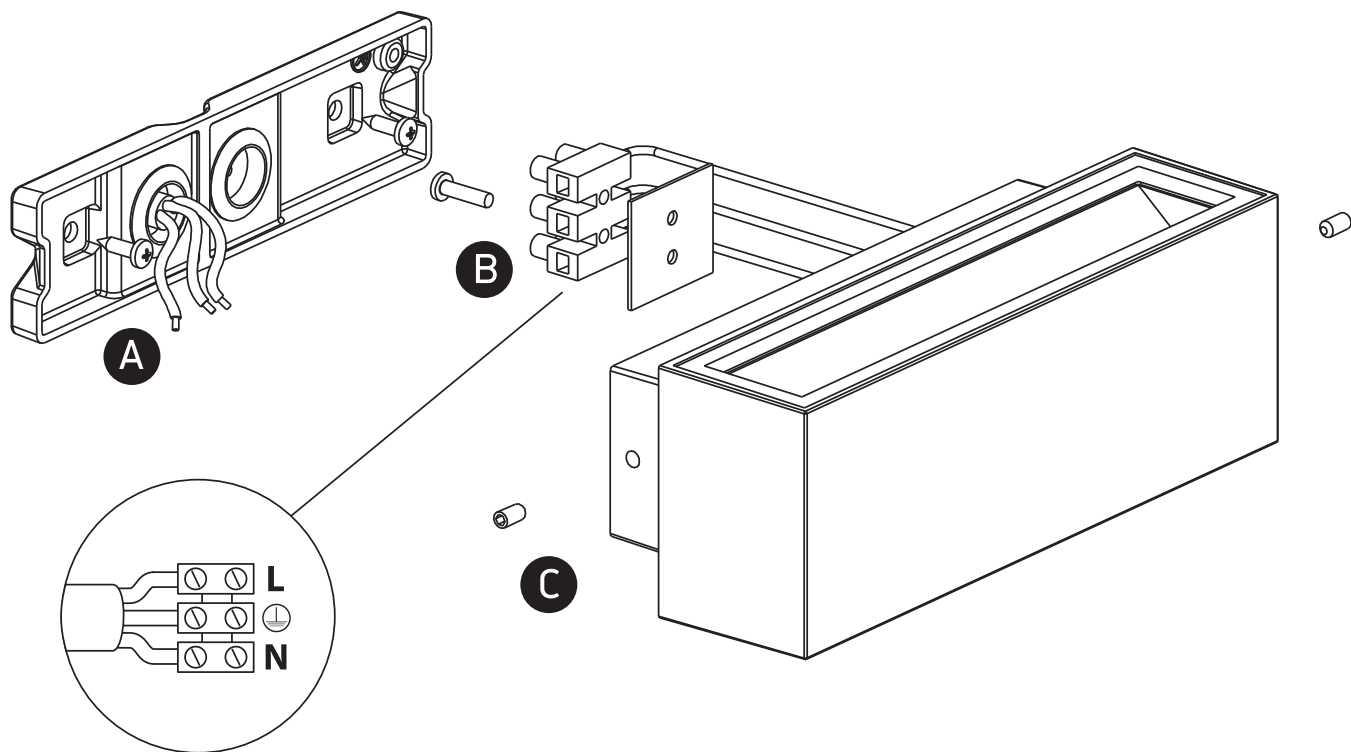

INSTALLATION MANUAL

67374, 67374A

ecolight

80
CRI

67374: 230V | SMD 5630 | 2x3W | IP54 | Die cast
67374A: 230V | SMD 2835 | 2x6W | IP54 | Die cast

Complete with driver.

one
LIGHT

Warnings: