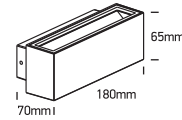

INSTALLATION MANUAL

67374, 67374A

ecolight

80
CRI

67374: 230V | SMD 5630 | 2x3W | IP54 | Die cast
67374A: 230V | SMD 2835 | 2x6W | IP54 | Die cast

Complete with driver.

one
LIGHT

Warnings: