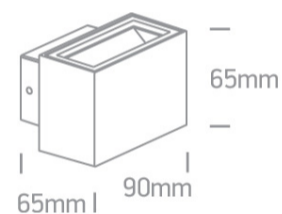

13 Wall & Ceiling LED>Outdoor Wall Up & Down Lights Die cast

67374/W/W

2x3W LED wall light, IP54, ideal for both indoor and outdoor installation.

Complete with driver.

Complies with standard EN60598-1 and any other specific standards.

Downloads

Dimensions

Gallery

Physical Specification

Item Group

13 Wall & Ceiling LED

Family

Outdoor Wall Up & Down Lights Die cast

Length

90mm

Width	65mm
Height	65mm
Surface Wall	Yes
Indoor	Yes
Outdoor	Yes
Adjustable	No

Electrical Characteristics

Gear	Built In
Fitting + Driver	
Input Voltage	220-240V
50 Hz	Yes
60 Hz	Yes
Safety Class	
Power(Watts)	2x3W
IP Rating	IP54
Light Source	LED built in
Dimmable	No
F Mark	

Illumination Data

Colour Temperature	3000K
Lumen Output	2x210lm
Light Efficiency	70lm/W
CRI	80
Illumination Diagram	

Packing Info

Box Length	7,5cm
Box Width	7,5cm
Box Height	11cm
Box Weight	0.462kg
Pcs/Carton	24
Barcode	5291889043584
HS Code	9405409900