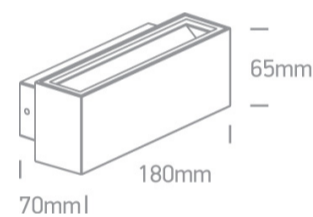

13 Wall & Ceiling LED>Outdoor Wall Up & Down Lights Die cast

67374A/W/W

2x6W LED wall light, IP54, ideal for both indoor and outdoor installation.

Complete with driver.

Complies with standard EN60598-1 and any other specific standards.

Downloads

Dimensions

Physical Specification

| | |
|--------------|--|
| Item Group | 13 Wall & Ceiling LED |
| Family | Outdoor Wall Up & Down Lights Die cast |
| Order Code | 67374A/W/W |
| Colour | White |
| Material | Die Cast |
| Shape | Rectangular |
| Length | 180mm |
| Width | 70mm |
| Height | 65mm |
| Surface Wall | Yes |
| Indoor | Yes |
| Outdoor | Yes |

| | |
|----------------------|---|
| Colour Temperature | 3000K |
| Lumen Output | 2x420lm |
| Light Efficiency | 70lm/W |
| CRI | 80 |
| Illumination Diagram |  |

Packing Info

| | |
|------------|---------------|
| Box Length | 8cm |
| Box Width | 7,5cm |
| Box Height | 18,5cm |
| Box Weight | 0.800kg |
| Pcs/Carton | 12 |
| Barcode | 5291889043607 |
| HS Code | 9405409900 |