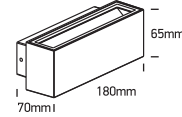

INSTALLATION MANUAL

67374, 67374A

ecolight

80
CRI

67374: 230V | SMD 5630 | 2x3W | IP54 | Die cast
67374A: 230V | SMD 2835 | 2x6W | IP54 | Die cast

Complete with driver.

one
LIGHT

Warnings: