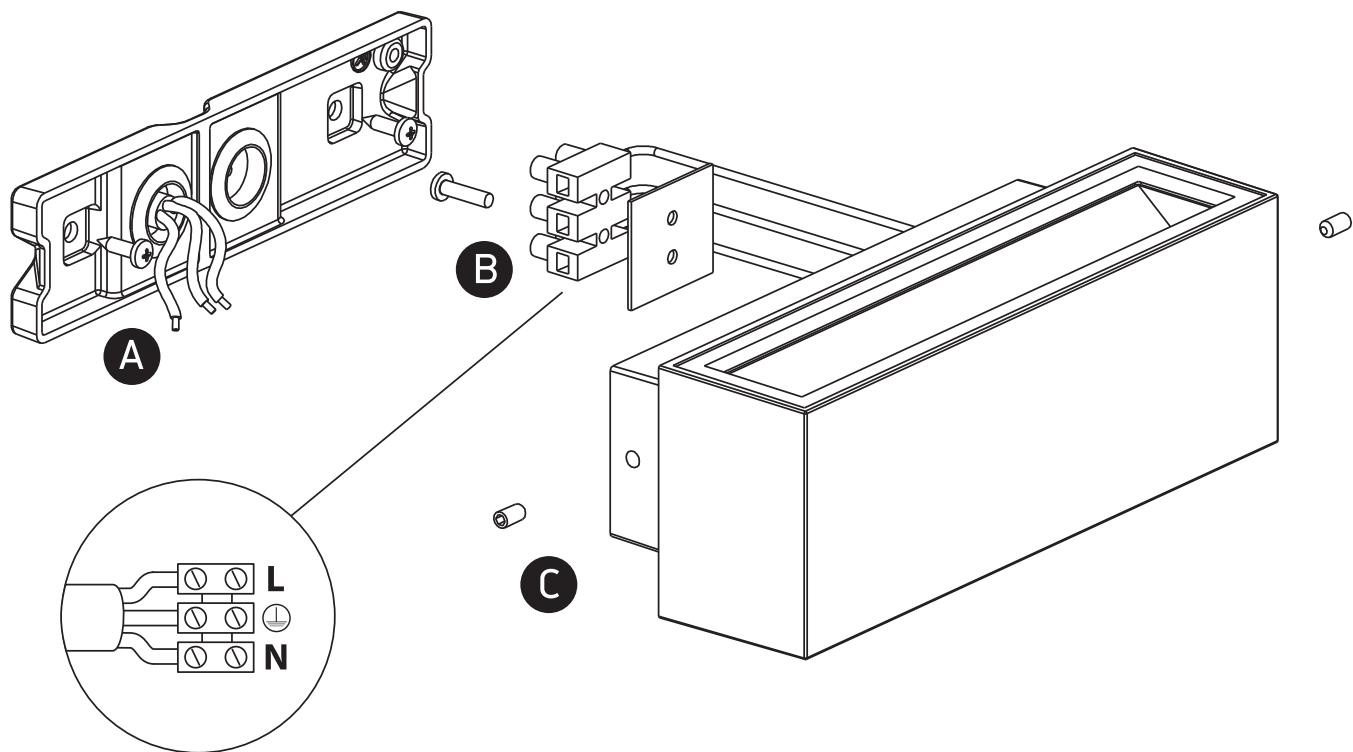

INSTALLATION MANUAL

67374, 67374A

ecolight

80
CRI

67374: 230V | SMD 5630 | 2x3W | IP54 | Die cast
67374A: 230V | SMD 2835 | 2x6W | IP54 | Die cast

Complete with driver.

one
LIGHT

Warnings: