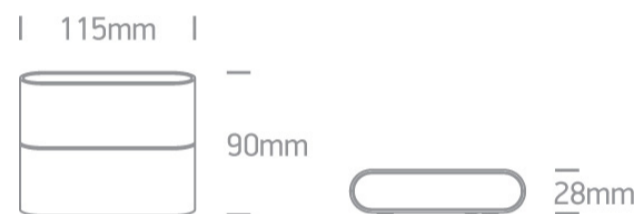

13 Wall & Ceiling LED>Outdoor Slim Range Up & down beam

67376/AN/W

2x3W, IP54, SMD 2835, Outdoor Slim Range Up & down beam.

Complies with standard EN60598-1 and any other specific standards.

Downloads

Dimensions

Physical Specification

Item Group	13 Wall & Ceiling LED
Family	Outdoor Slim Range Up & down beam
Order Code	67376/AN/W
Colour	Anthracite
Material	Die Cast
Shape	Rectangular
Length	115mm
Width	90mm
Height	28mm
Surface Wall	Yes
Indoor	Yes
Outdoor	Yes

Illumination Data

Colour Temperature	3000K
Lumen Output	2x210lm
Light Efficiency	70lm/W
CRI	80
Illumination Diagram	

Packing Info

Box Length	9,5cm
Box Width	5,2cm
Box Height	15cm
Box Weight	0.425kg
Pcs/Carton	24
Barcode	5291889043638
HS Code	9405409900