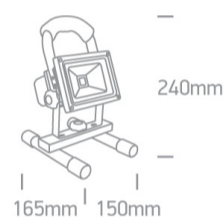

Complies with standard EN60598-1 and any other specific standards.

Downloads

Dimensions

Physical Specification

Item Group	21 Industrial & Floodlights
Family	The Rechargeable LED Floodlights Die cast
Order Code	7028AR/G/C
Colour	Grey
Material	Die Cast
Shape	Rectangular
Length	240mm
Width	150mm
Height	165mm
Surface Floor/Ground	Yes
Indoor	Yes
Outdoor	Yes

Illumination Diagram

Packing Info

Box Length

15,5cm

Box Width

12cm

Box Height

21,5cm