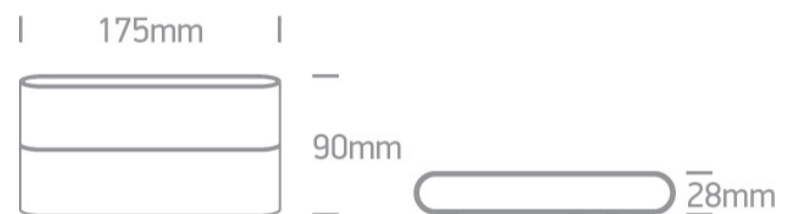

13 Wall & Ceiling LED>Outdoor Slim Range Up & down beam

67376A/AN/W

2x6W, IP54, SMD 2835, Outdoor Slim Range Up & down beam.

Complies with standard EN60598-1 and any other specific standards.

Downloads

Dimensions

Physical Specification

Item Group	13 Wall & Ceiling LED
Family	Outdoor Slim Range Up & down beam
Order Code	67376A/AN/W
Colour	Anthracite
Material	Die Cast
Shape	Rectangular
Length	175mm
Width	90mm
Height	28mm
Surface Wall	Yes
Indoor	Yes
Outdoor	Yes

Illumination Data

Colour Temperature	3000K
Lumen Output	2x420lm
Light Efficiency	70lm/W
CRI	80
Illumination Diagram	

Packing Info

Box Weight	0.625kg
Pcs/Carton	12
Barcode	5291889043652
HS Code	9405409900