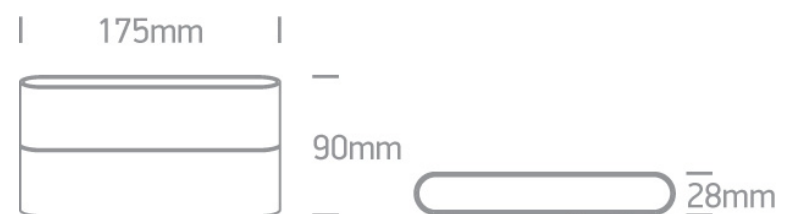

13 Wall & Ceiling LED>Outdoor Slim Range Up & down beam

67376A/W/W

2x6W, IP54, SMD 2835, Outdoor Slim Range Up & down beam.

Complies with standard EN60598-1 and any other specific standards.

Downloads

Dimensions

Physical Specification

Item Group	13 Wall & Ceiling LED
Family	Outdoor Slim Range Up & down beam
Order Code	67376A/W/W
Colour	White
Material	Die Cast
Shape	Rectangular
Length	175mm
Width	90mm
Height	28mm
Surface Wall	Yes
Indoor	Yes
Outdoor	Yes

Illumination Data

Colour Temperature	3000K
Lumen Output	2x420lm
Light Efficiency	70lm/W
CRI	80
Illumination Diagram	

Packing Info

Box Weight	0.625kg
Pcs/Carton	12
Barcode	5291889043645
HS Code	9405409900