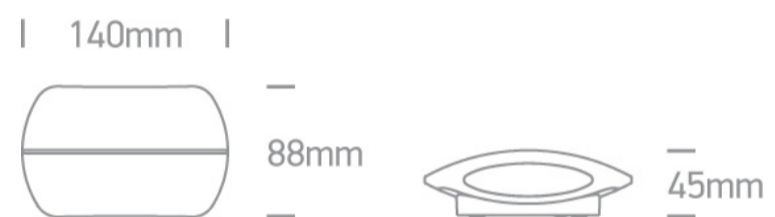

13 Wall & Ceiling LED>Outdoor Slim Oval Range Up & down beam

67378/W/W

2x3W LED wall light, IP54, ideal for both indoor and outdoor installation.

Supplied with non-dimmable LED driver.

Complies with standard EN60598-1 and any other specific standards.

Downloads

Dimensions

Physical Specification

Item Group	13 Wall & Ceiling LED
Family	Outdoor Slim Oval Range Up & down beam
Order Code	67378/W/W
Colour	White
Material	Die Cast
Shape	Rectangular
Length	140mm
Width	88mm
Height	45mm
Surface Wall	Yes
Indoor	Yes
Outdoor	Yes

Illumination Data

Colour Temperature	3000K
Lumen Output	2x210lm
Light Efficiency	70lm/W
CRI	80
Illumination Diagram	

Packing Info

Box Length	9,5cm
Box Width	5,2cm
Box Height	15cm
Box Weight	0.429kg
Pcs/Carton	24
Barcode	5291889043669
HS Code	9405409900