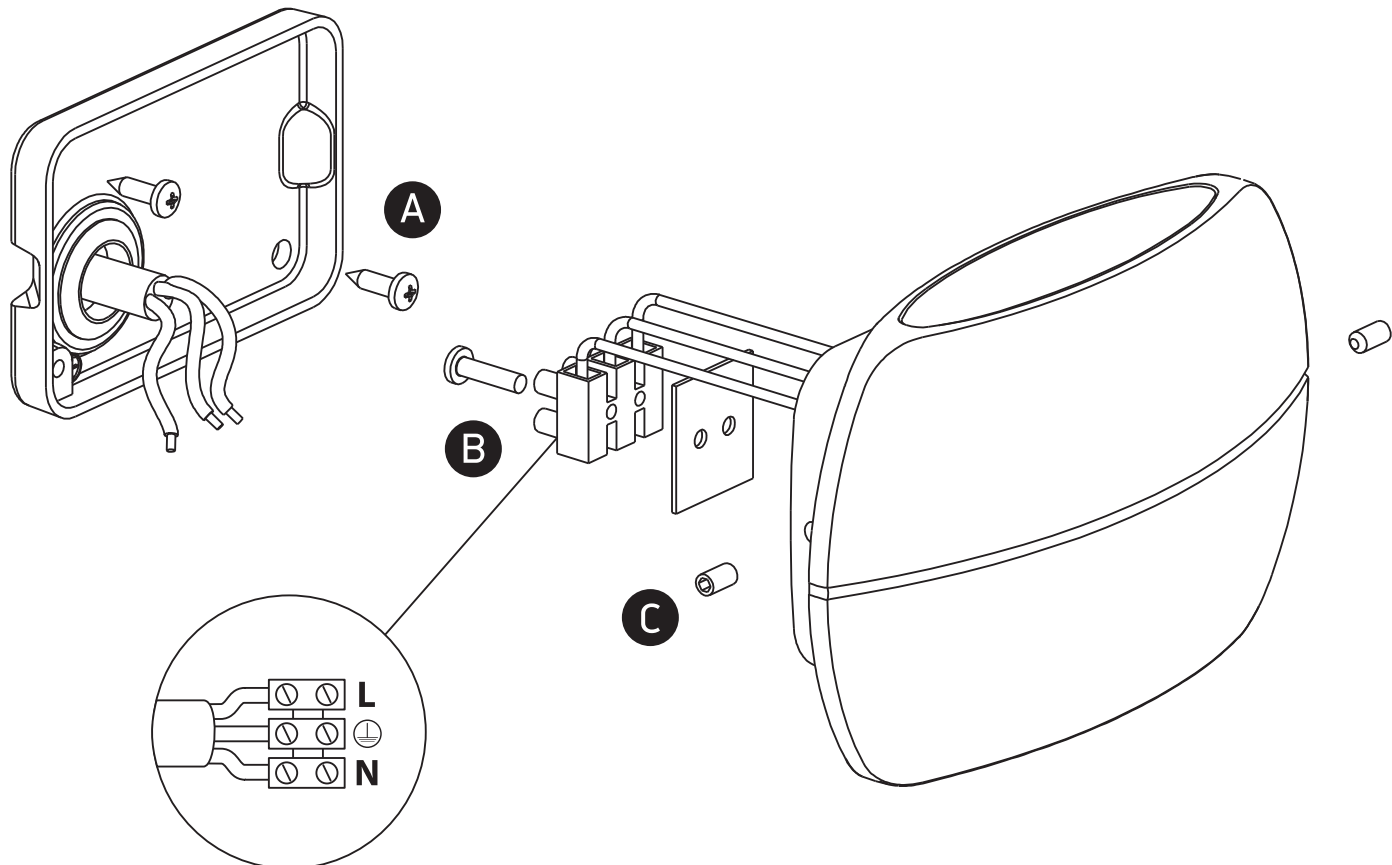

# INSTALLATION MANUAL

67378, 67378A

**ecolight**

80  
CRI

CE

RoHS  
COMPLIANT

Complete with driver.

67378: 230V | SMD 5630 | 2x3W | IP54 | Die cast

67378A: 230V | SMD 2835 | 2x6W | IP54 | Die cast