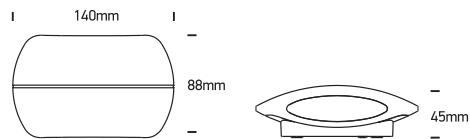

# INSTALLATION MANUAL

67378, 67378A

**ecolight**

80  
CRI

CE

RoHS  
COMPLIANT

Complete with driver.

67378: 230V | SMD 5630 | 2x3W | IP54 | Die cast

67378A: 230V | SMD 2835 | 2x6W | IP54 | Die cast