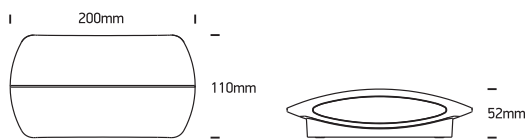

# INSTALLATION MANUAL

67378, 67378A

**ecolight**

80  
CRI

CE

RoHS  
COMPLIANT

Complete with driver.

67378: 230V | SMD 5630 | 2x3W | IP54 | Die cast

67378A: 230V | SMD 2835 | 2x6W | IP54 | Die cast