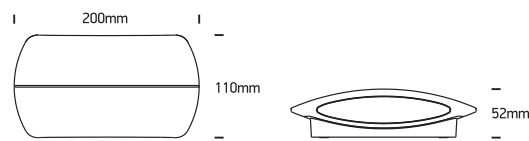

INSTALLATION MANUAL

67378, 67378A

ecolight

80
CRI

Complete with driver.

67378: 230V | SMD 5630 | 2x3W | IP54 | Die cast

67378A: 230V | SMD 2835 | 2x6W | IP54 | Die cast

Warnings: