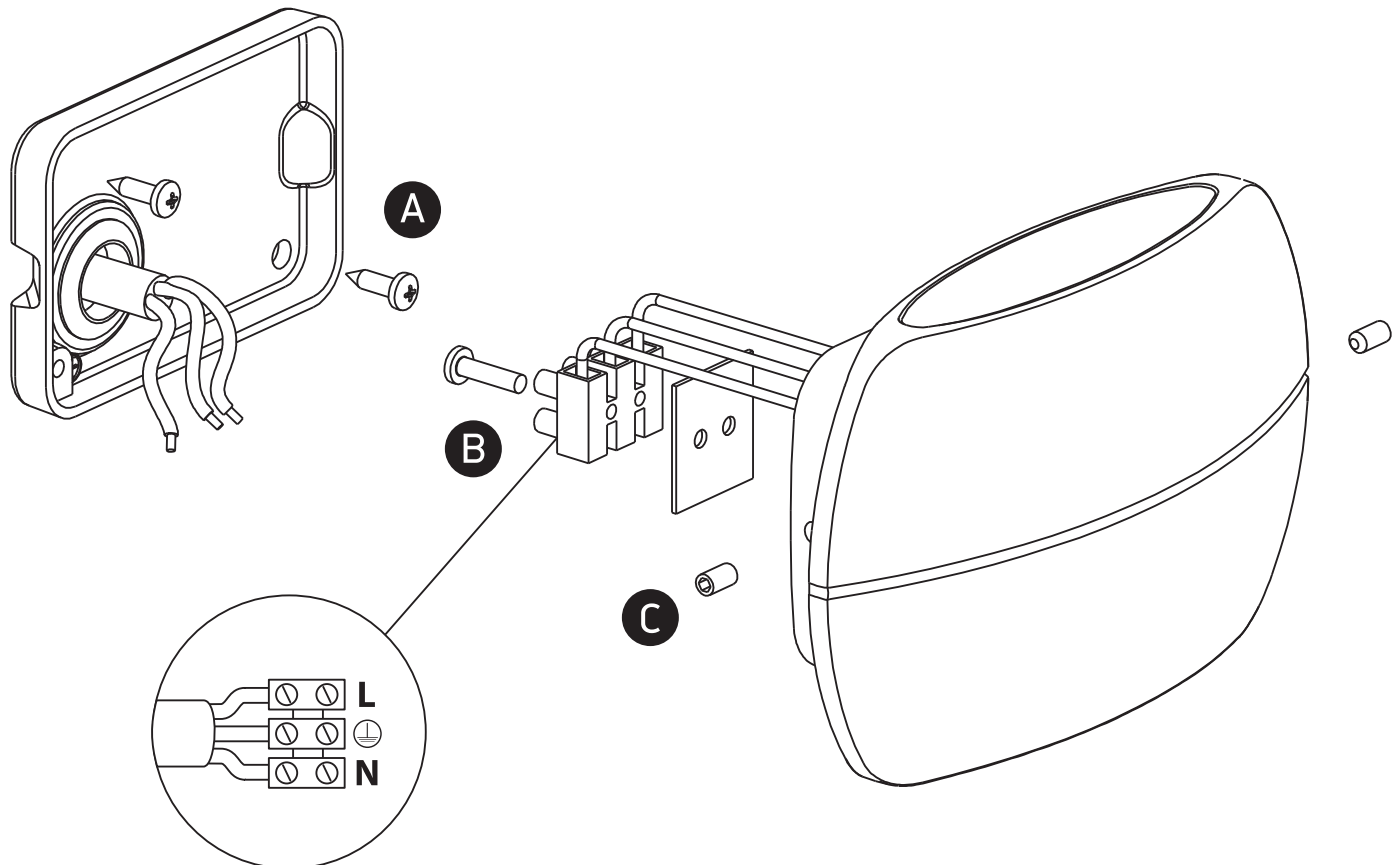

INSTALLATION MANUAL

67378, 67378A

ecolight

80
CRI

Complete with driver.

67378: 230V | SMD 5630 | 2x3W | IP54 | Die cast

67378A: 230V | SMD 2835 | 2x6W | IP54 | Die cast

Warnings: