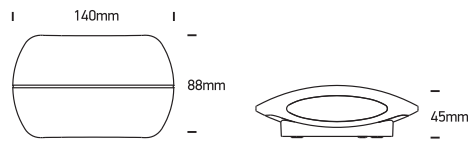

INSTALLATION MANUAL

67378, 67378A

ecolight

80
CRI

Complete with driver.

67378: 230V | SMD 5630 | 2x3W | IP54 | Die cast

67378A: 230V | SMD 2835 | 2x6W | IP54 | Die cast

Warnings: