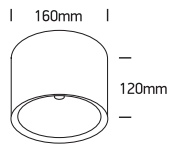

INSTALLATION MANUAL

67380, 67380A

ecolight

**80
CRI**

Complete with driver

67380: 230V | 10W | IP54 | Aluminium
67380A: 100-240V | 25W | IP54 | Die cast

one
L I G H T

Warnings: