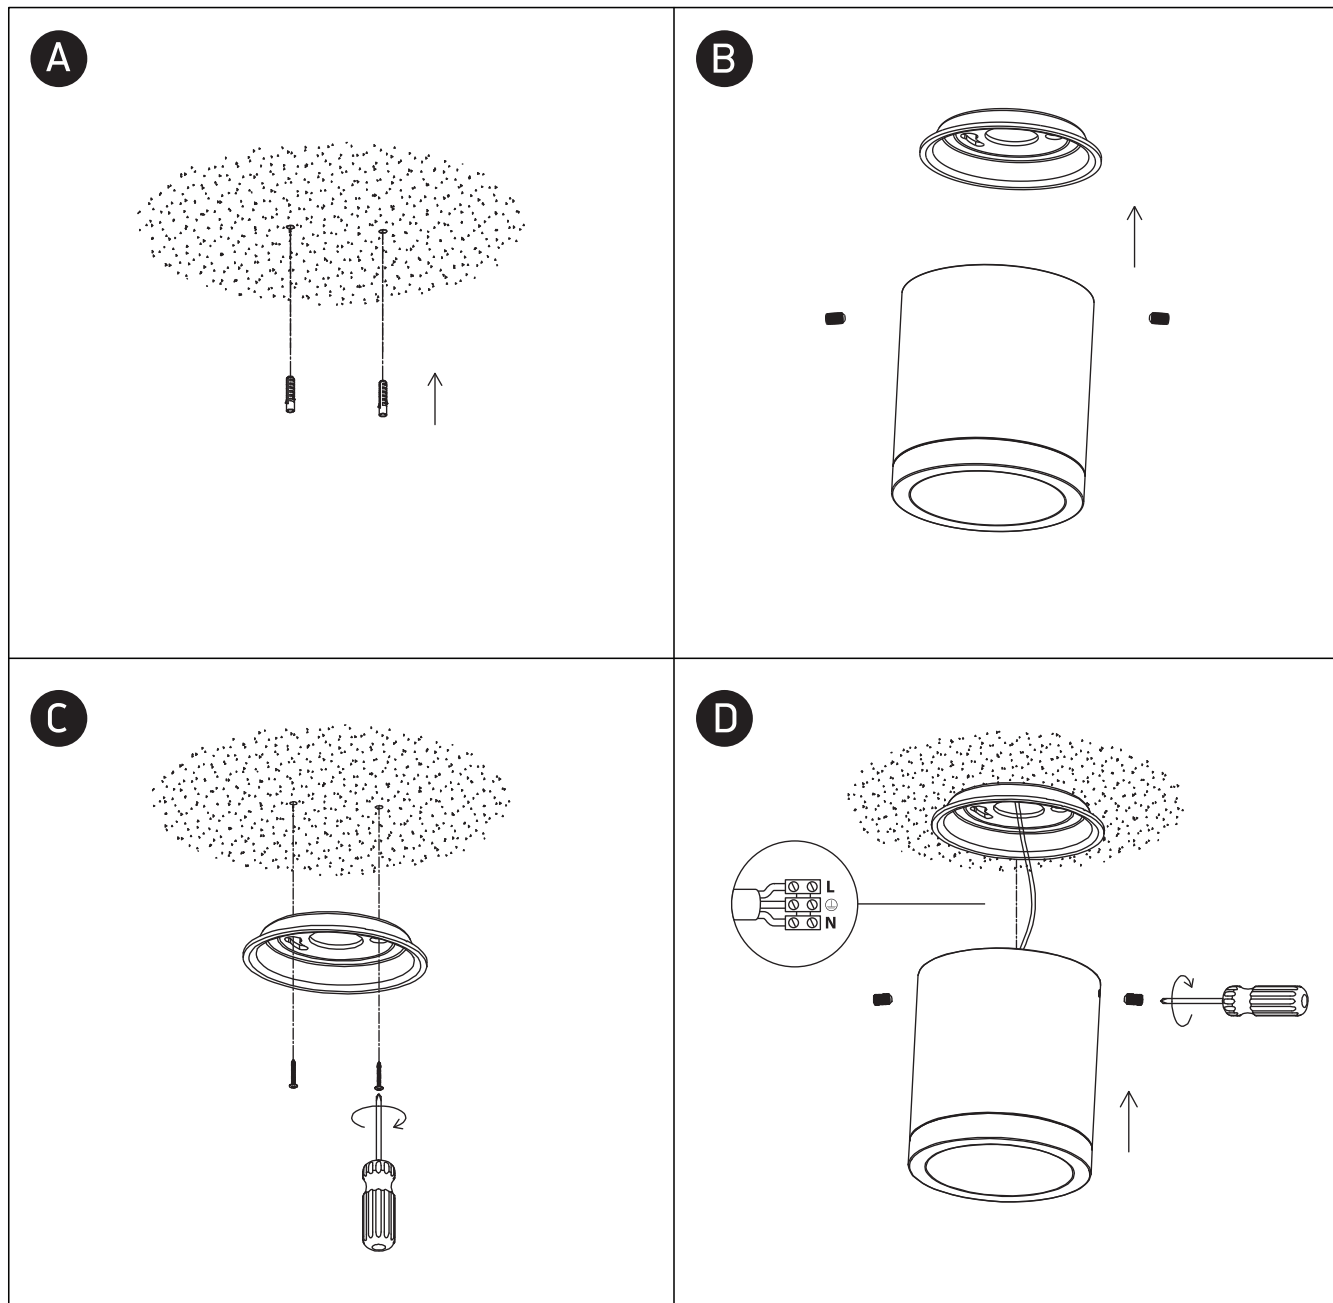

INSTALLATION MANUAL

67380, 67380A

ecolight

**80
CRI**

Complete with driver

67380: 230V | 10W | IP54 | Aluminium
67380A: 100-240V | 25W | IP54 | Die cast

one
L I G H T

Warnings: