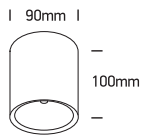

INSTALLATION MANUAL

67380, 67380A

ecolight

**80
CRI**

Complete with driver

67380: 230V | 10W | IP54 | Aluminium
67380A: 100-240V | 25W | IP54 | Die cast

one
L I G H T

Warnings: