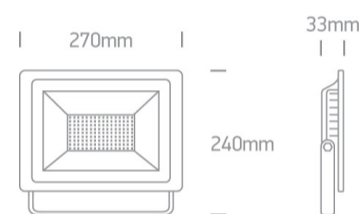

## Dimensions

## Physical Specification

Item Group	21 Industrial & Floodlights
Family	AC LED Floodlights 100-250W
Order Code	7028CD/W/C
Colour	White
Material	Die Cast
Diffuser Material	Glass
Shape	Rectangular
Length	320mm
Width	245mm
Height	30mm
Surface Ceiling	Yes
Surface Wall	Yes