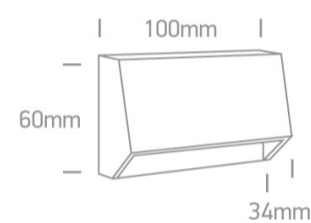

## Dimensions

## Physical Specification

Item Group	13 Wall & Ceiling LED
Family	Down Illumination Wall Lights ABS + PC
Order Code	67386A/AN/W
Colour	Anthracite
Material	ABS
Diffuser Material	PC
Shape	Rectangular
Length	100mm
Width	37mm
Height	60mm
Surface Wall	Yes
Indoor	Yes