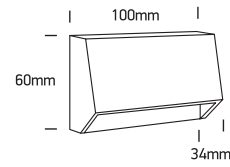

INSTALLATION MANUAL

67386A

ecolight

one
LIGHT

230V | SMD 2835 | 1,5W | IP65 | ABS + PC

AC LED

80
CRI

Warnings: