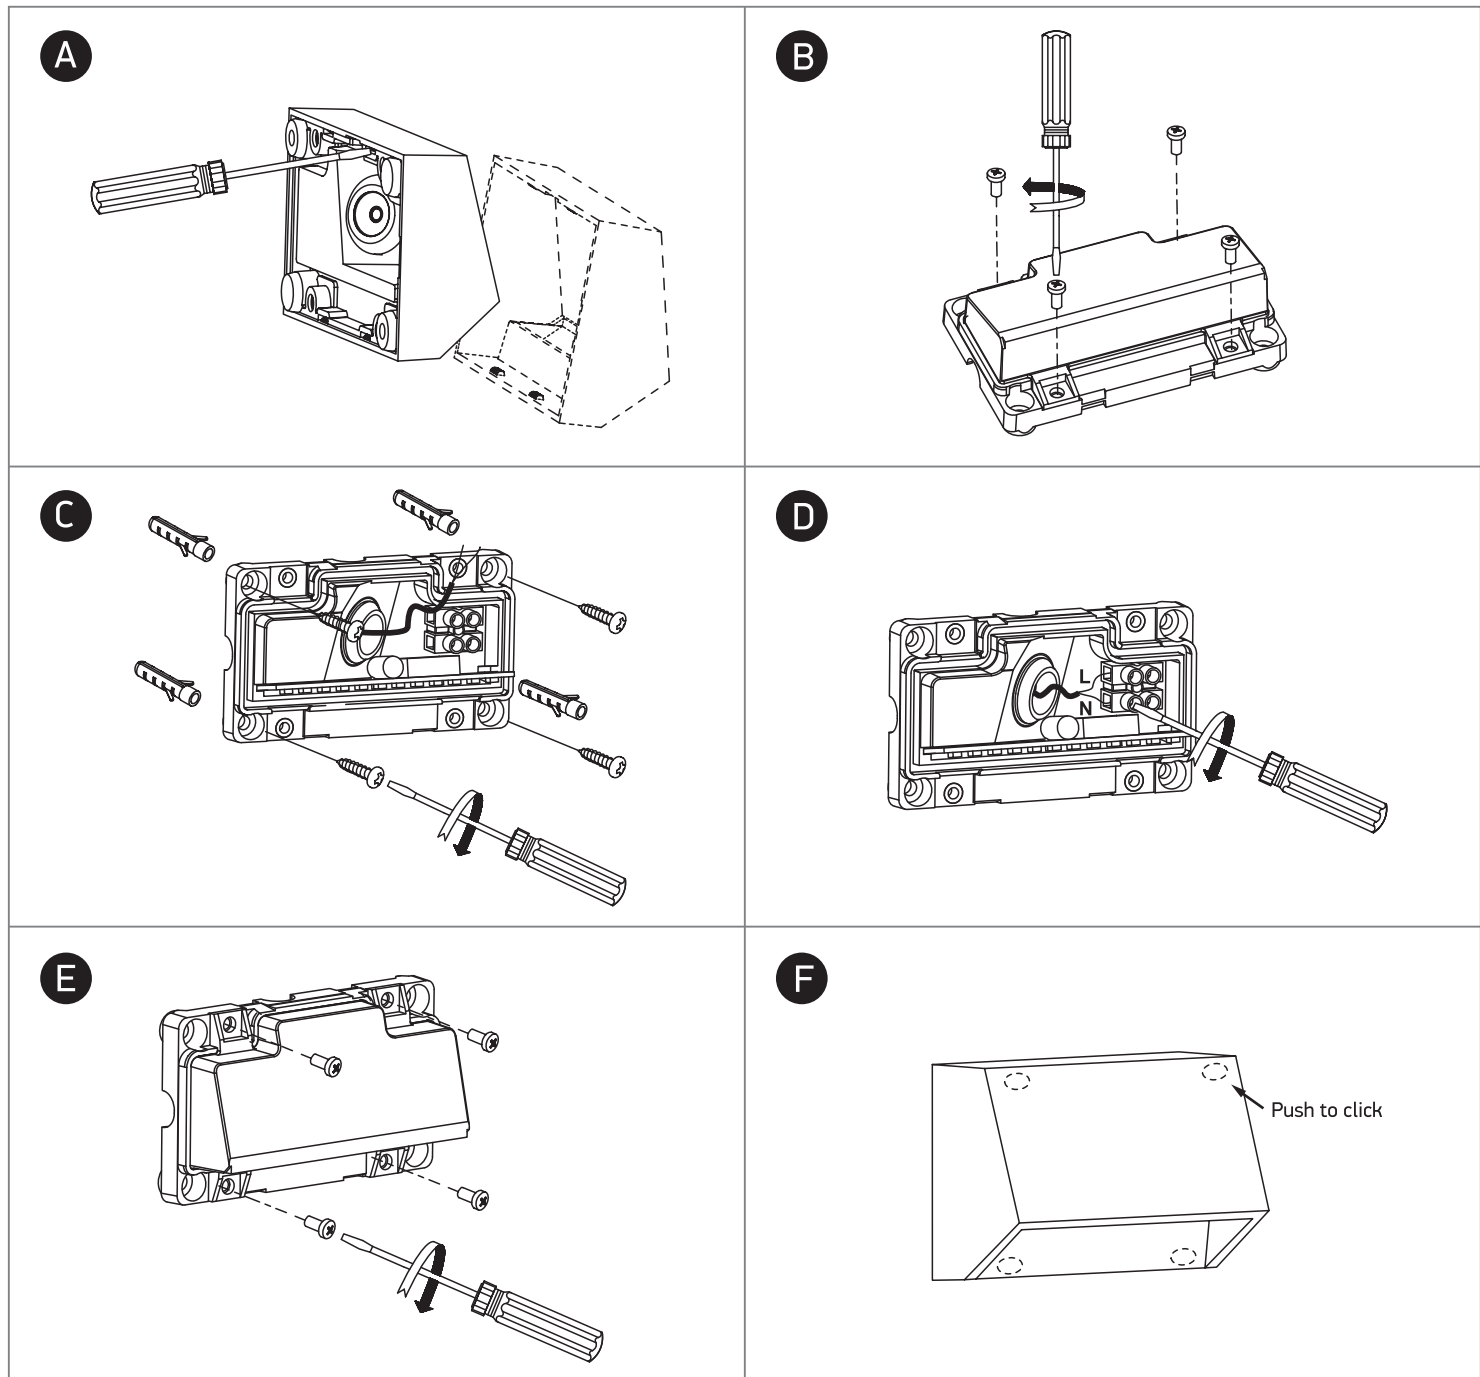

INSTALLATION MANUAL

67386A

ecolight

one
LIGHT

230V | SMD 2835 | 1,5W | IP65 | ABS + PC

AC LED

80
CRI

Warnings: