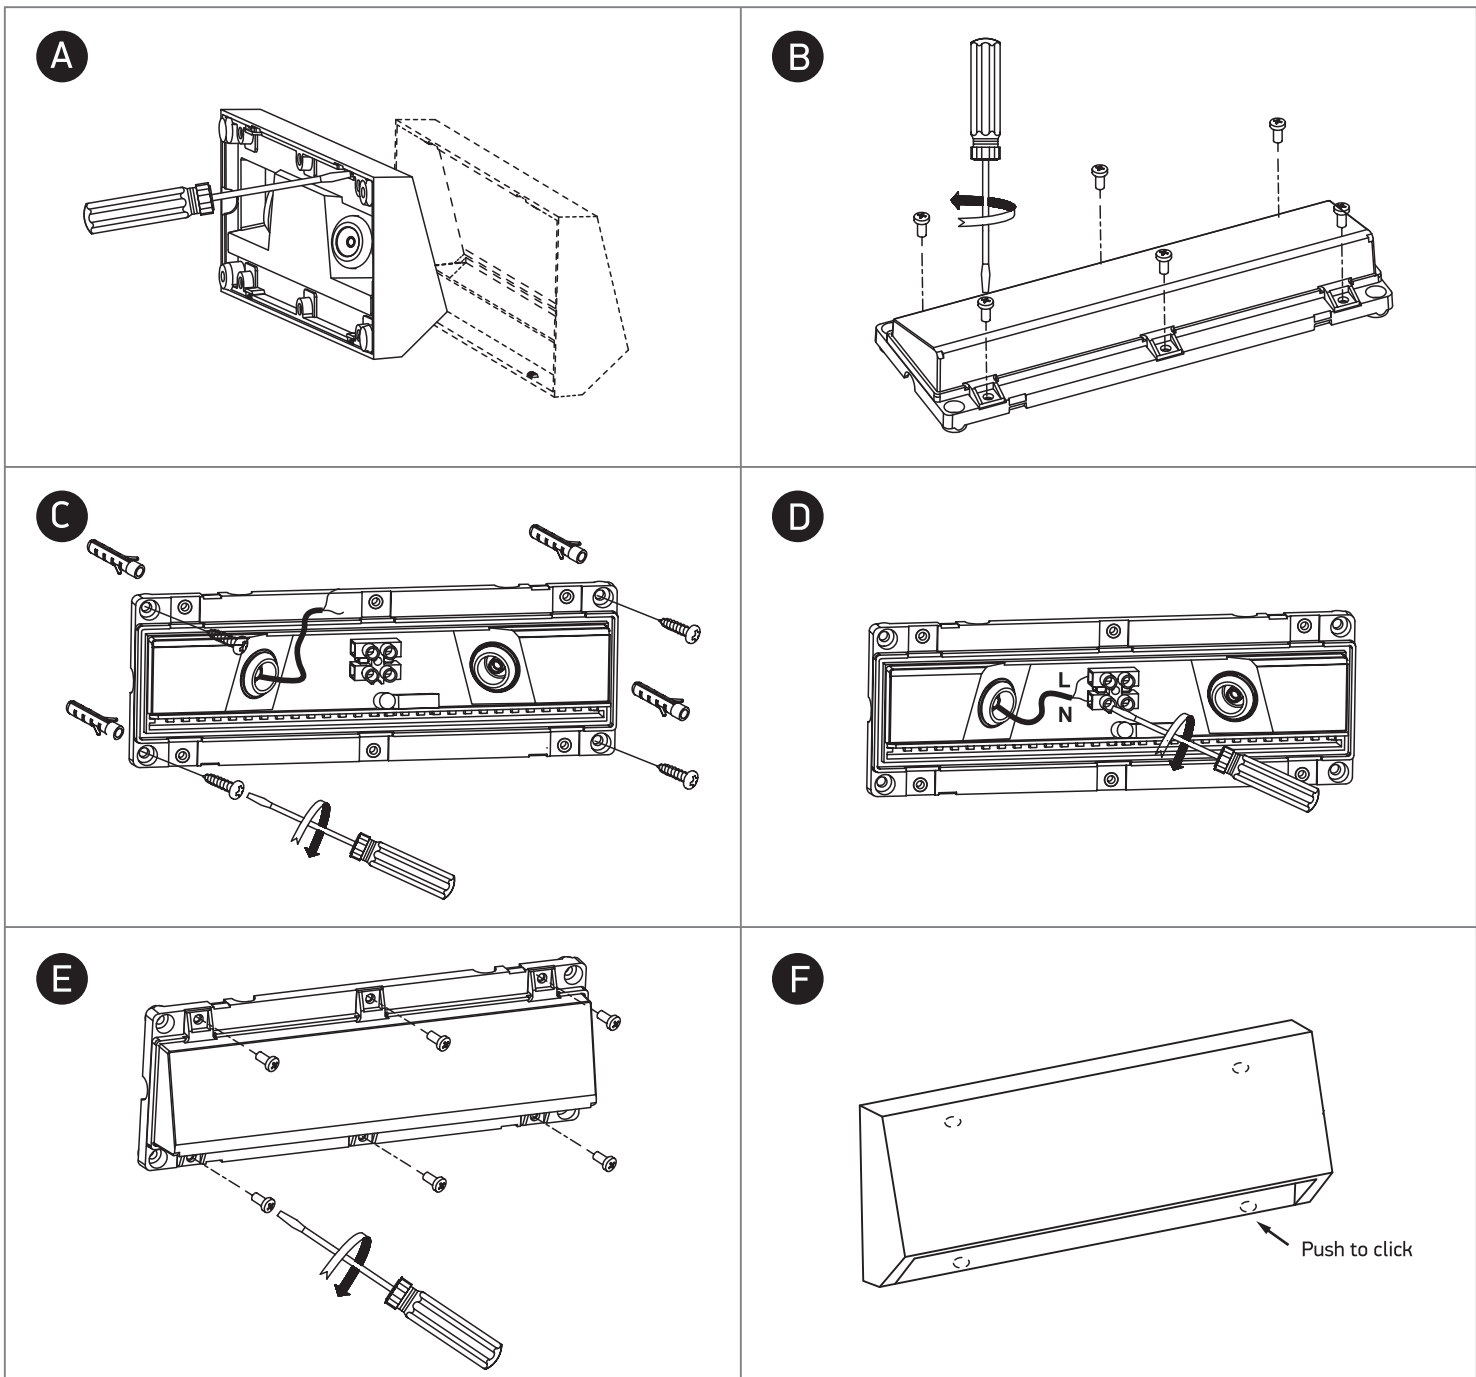

# INSTALLATION MANUAL

67386C

ecolight

DARK  
LIGHT

one  
LIGHT

230V | SMD 2835 | 4W | IP65 | ABS + PC

AC LED

80  
CRI