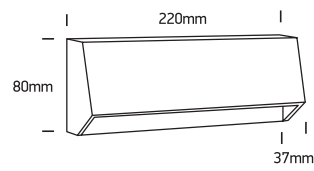

# INSTALLATION MANUAL

67386C

ecolight

DARK  
LIGHT

one  
LIGHT

230V | SMD 2835 | 4W | IP65 | ABS + PC

AC LED

80  
CRI