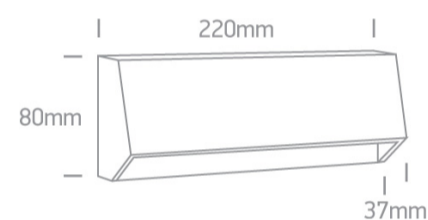

13 Wall & Ceiling LED>Down Illumination Wall Lights ABS + PC

67386C/W/W

4W LED wall light, IP65, ideal for both indoor and outdoor installation.

Complies with standard EN60598-1 and any other specific standards.

Downloads

Dimensions

Physical Specification

Item Group	13 Wall & Ceiling LED
Family	Down Illumination Wall Lights ABS + PC
Order Code	67386C/W/W
Colour	White
Material	ABS
Diffuser Material	PC
Shape	Rectangular
Length	220mm
Width	37mm
Height	80mm
Surface Wall	Yes
Indoor	Yes