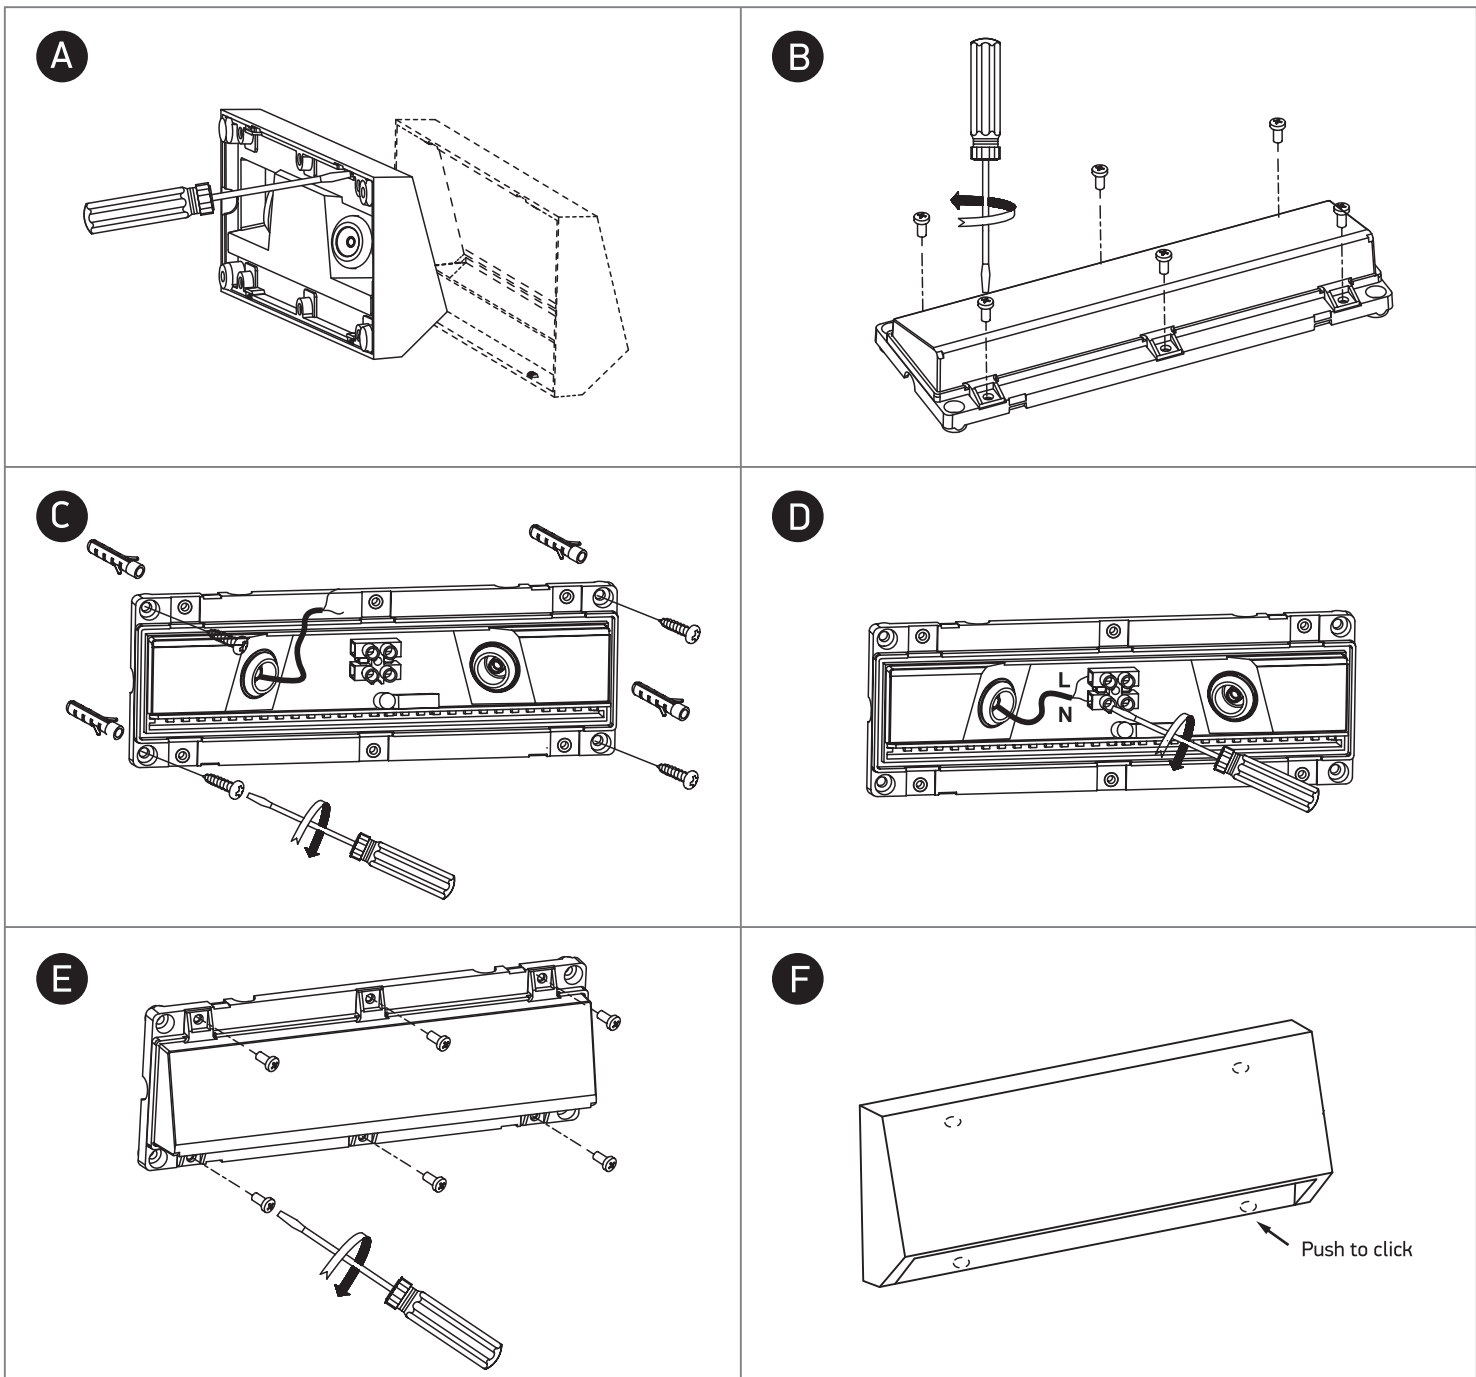

INSTALLATION MANUAL

67386C

ecolight

DARK
LIGHT

one
LIGHT

230V | SMD 2835 | 4W | IP65 | ABS + PC

AC LED

80
CRI