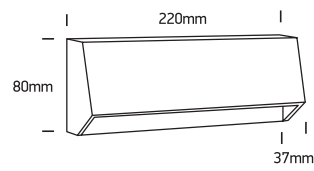

INSTALLATION MANUAL

67386C

ecolight

DARK
LIGHT

one
LIGHT

230V | SMD 2835 | 4W | IP65 | ABS + PC

AC LED

80
CRI