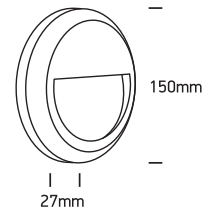

INSTALLATION MANUAL

67388A

ecolight

**DARK
LIGHT**

230V | SMD 2835 | 2W | IP65 | ABS + PC

one
LIGHT

Warnings:

1. Make sure that the product is installed properly before connecting to electricity.
2. Do not cover the fitting.
3. Maintenance and installation should only be carried out by a professional electrician.