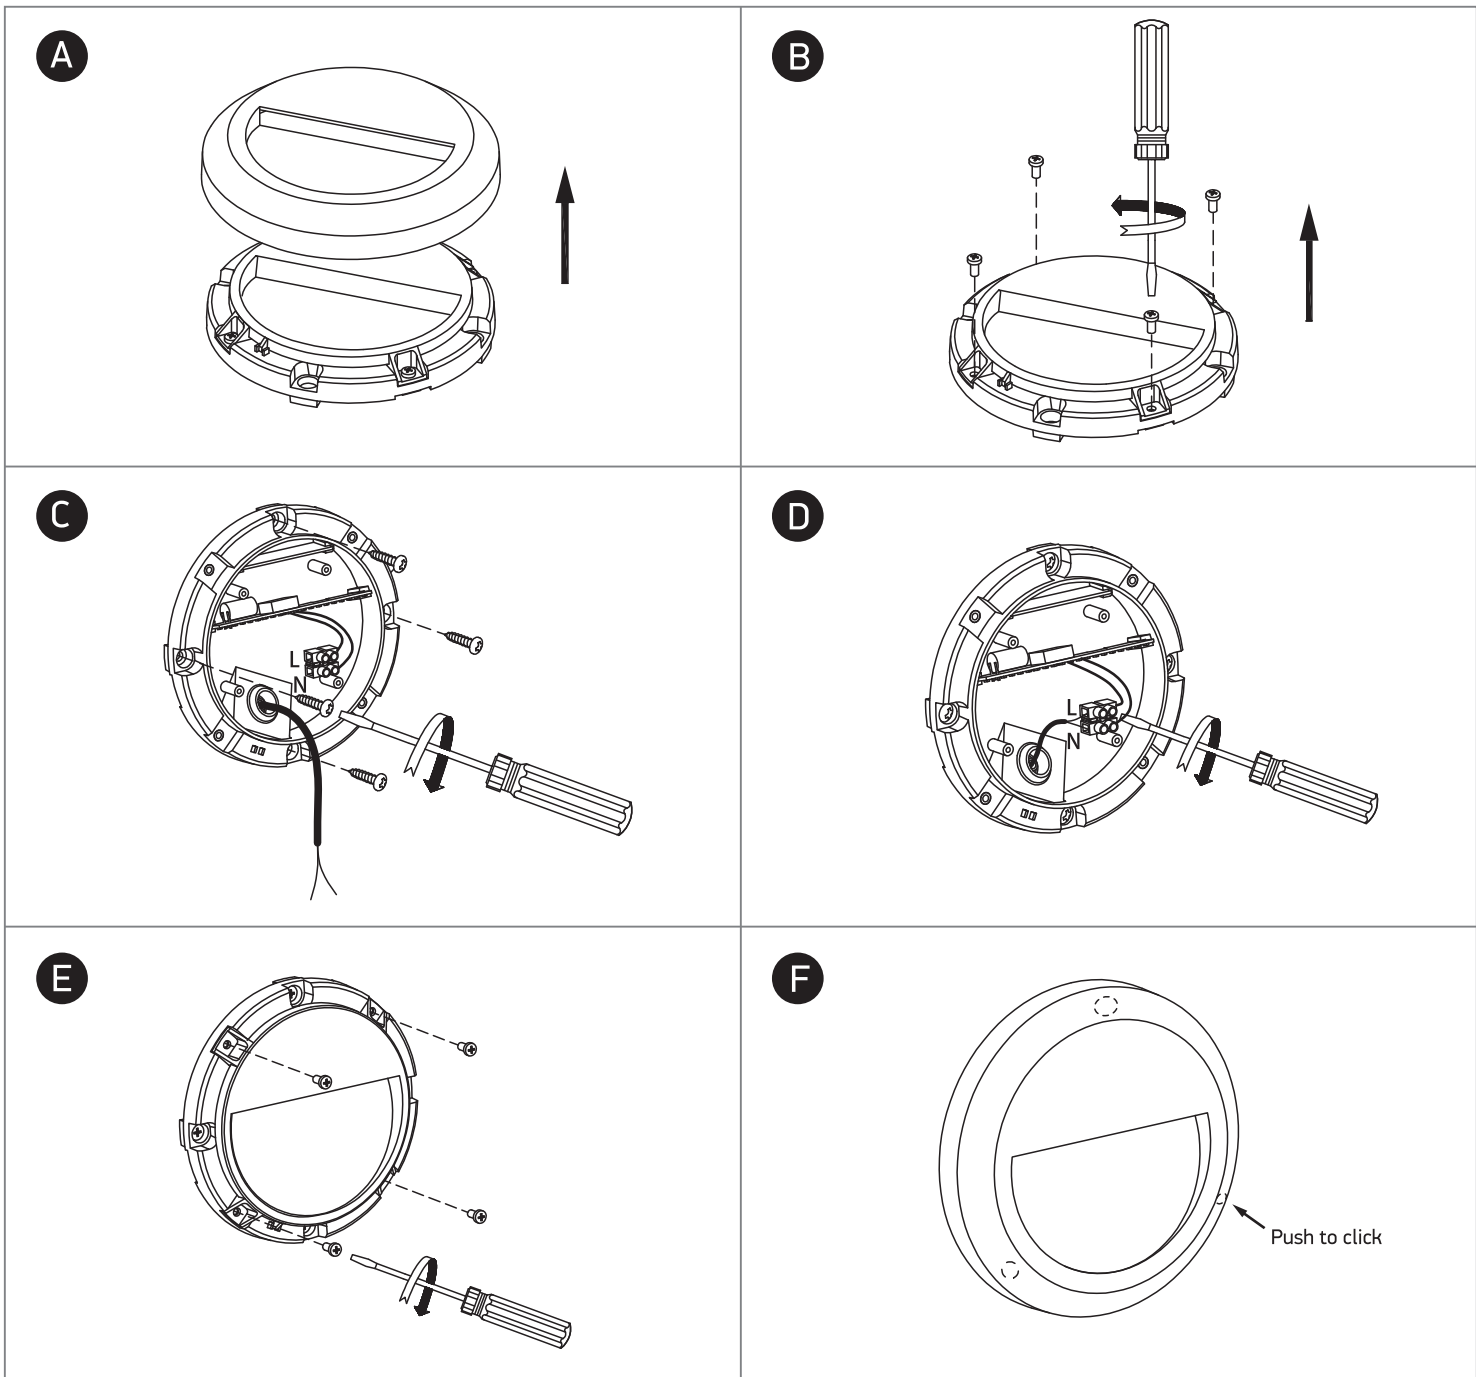

INSTALLATION MANUAL

67388A

ecolight

**DARK
LIGHT**

230V | SMD 2835 | 2W | IP65 | ABS + PC

one
LIGHT

Warnings:

1. Make sure that the product is installed properly before connecting to electricity.
2. Do not cover the fitting.
3. Maintenance and installation should only be carried out by a professional electrician.