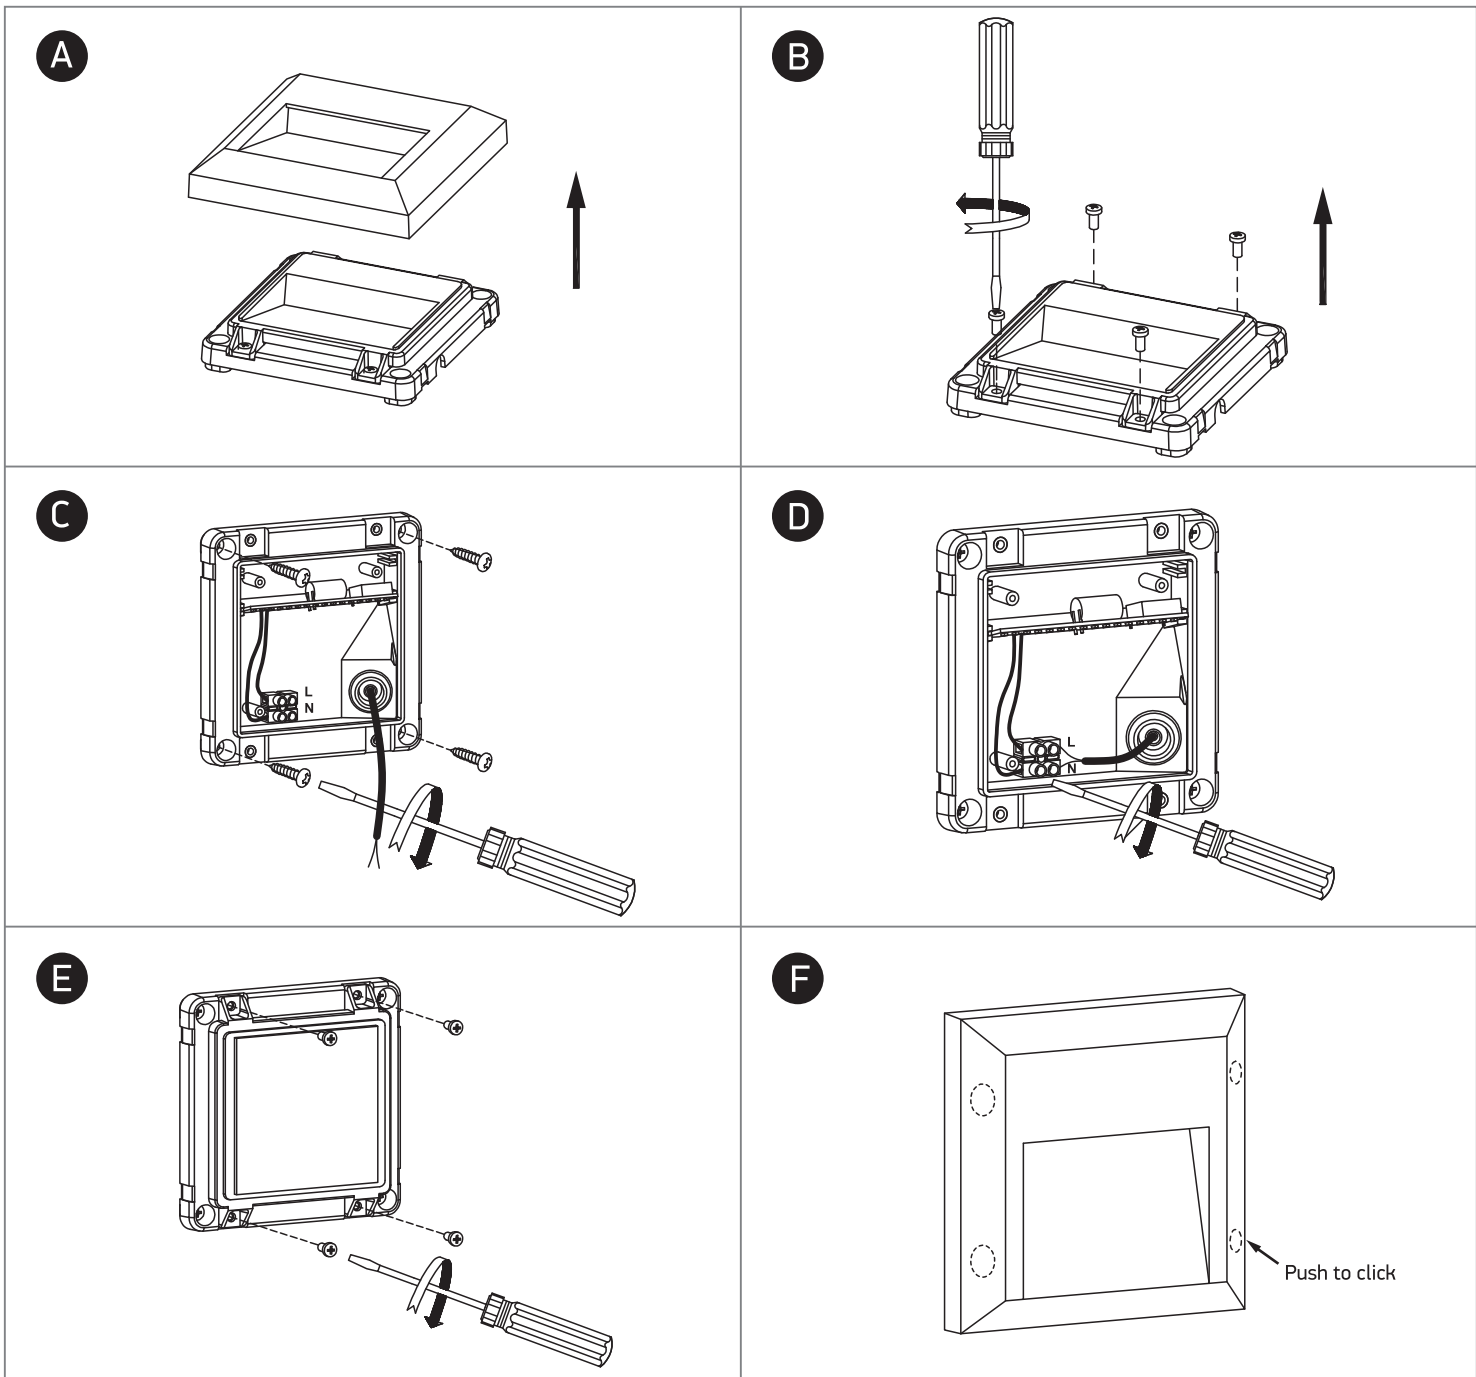

INSTALLATION MANUAL

67388B

ecolight

DARK
LIGHT

80
CRI

230V | SMD 2835 | 2W | IP65 | ABS + PC
AC LED.

one
LIGHT

Warnings: