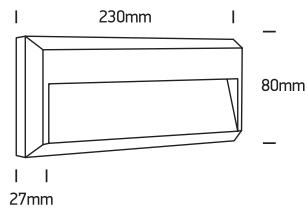

# INSTALLATION MANUAL

67388C

**ecolight**

DARK LIGHT  
IK<sup>08</sup>

80  
CRI

230V | SMD 2835 | 2W | IP65 | ABS+PC  
AC LED.

**one**  
LIGHT