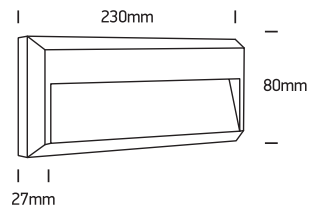

# INSTALLATION MANUAL

67388C

**ecolight**

DARK LIGHT  
IK<sup>08</sup>

80  
CRI

230V | SMD 2835 | 2W | IP65 | ABS+PC  
AC LED.

**one**  
LIGHT