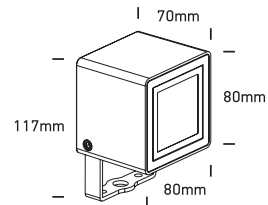

INSTALLATION MANUAL

7052

ecolight

**80
CRI**

100-240V | 7W | IP65 | Die cast | Adjustable

 Complete with driver.
Supplied with spike.

 100cm

one
LIGHT