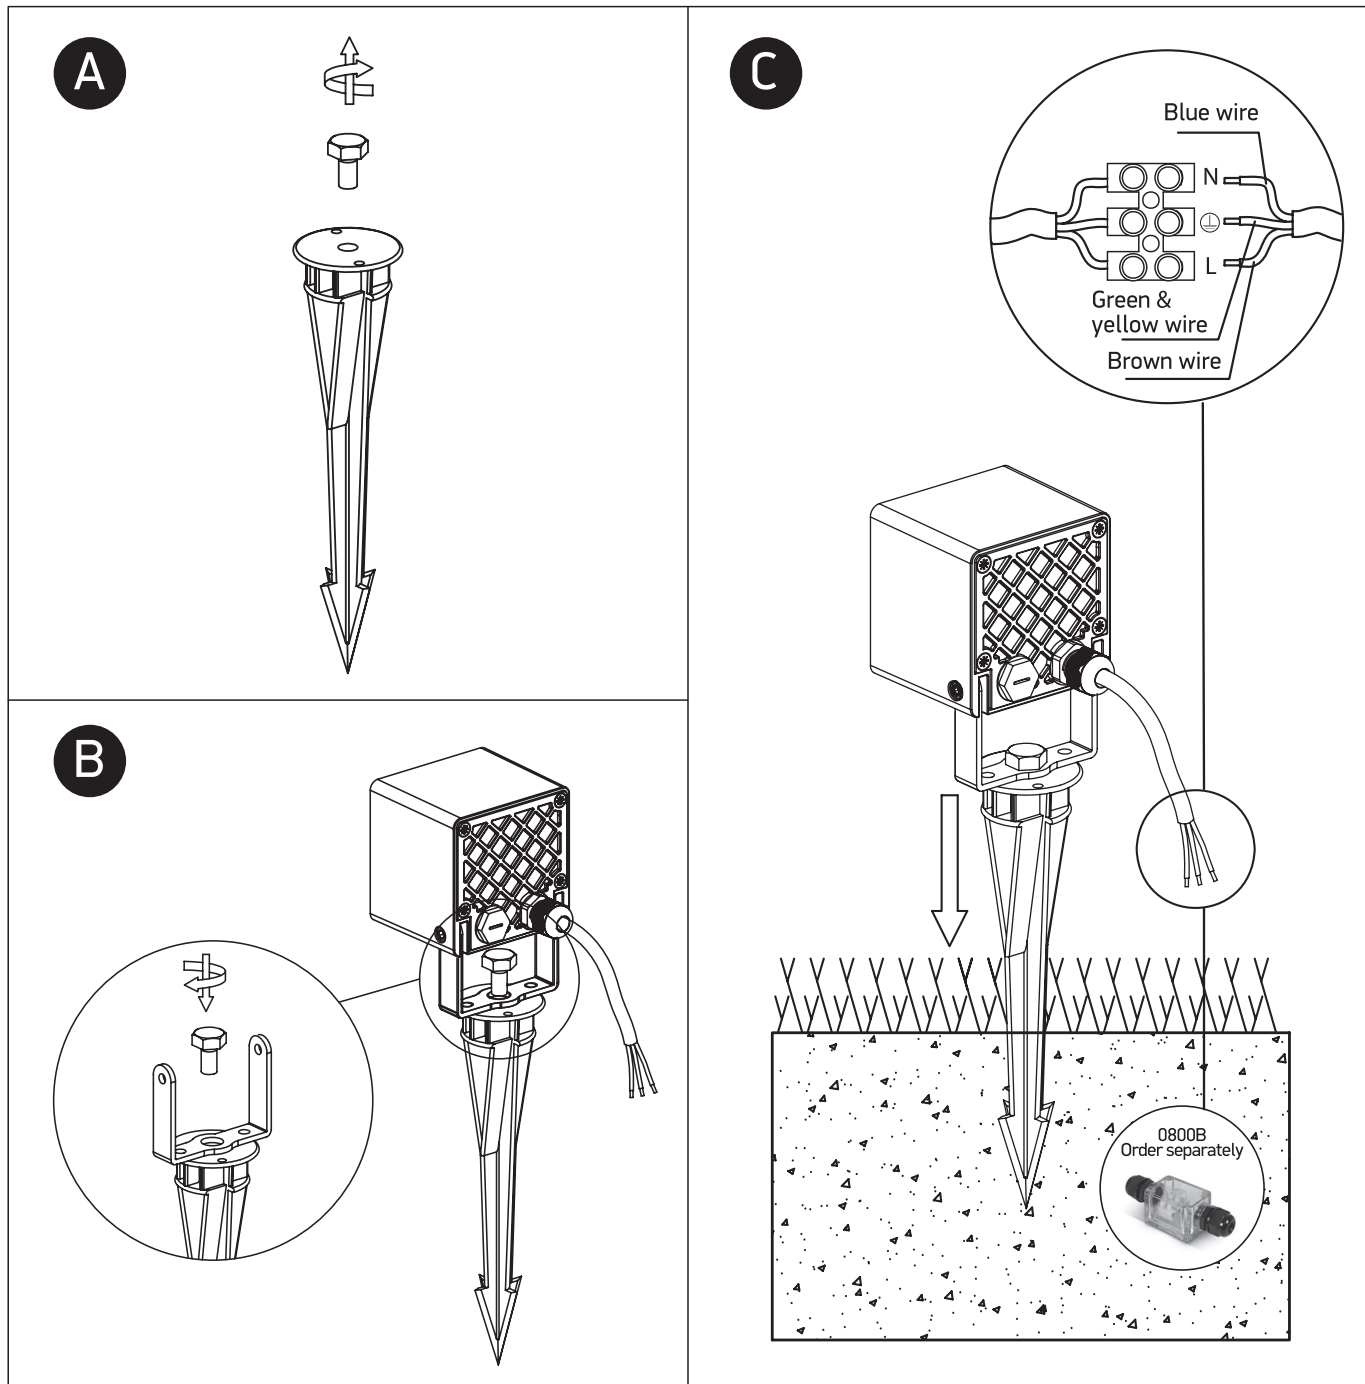

INSTALLATION MANUAL

7052

ecolight

**80
CRI**

100-240V | 7W | IP65 | Die cast | Adjustable

 Complete with driver.
Supplied with spike.

 100cm

one
LIGHT

Warnings:

1. Make sure that the product is installed properly before connecting to electricity.
2. Do not cover the fitting.
3. Maintenance and installation should only be carried out by a professional electrician.