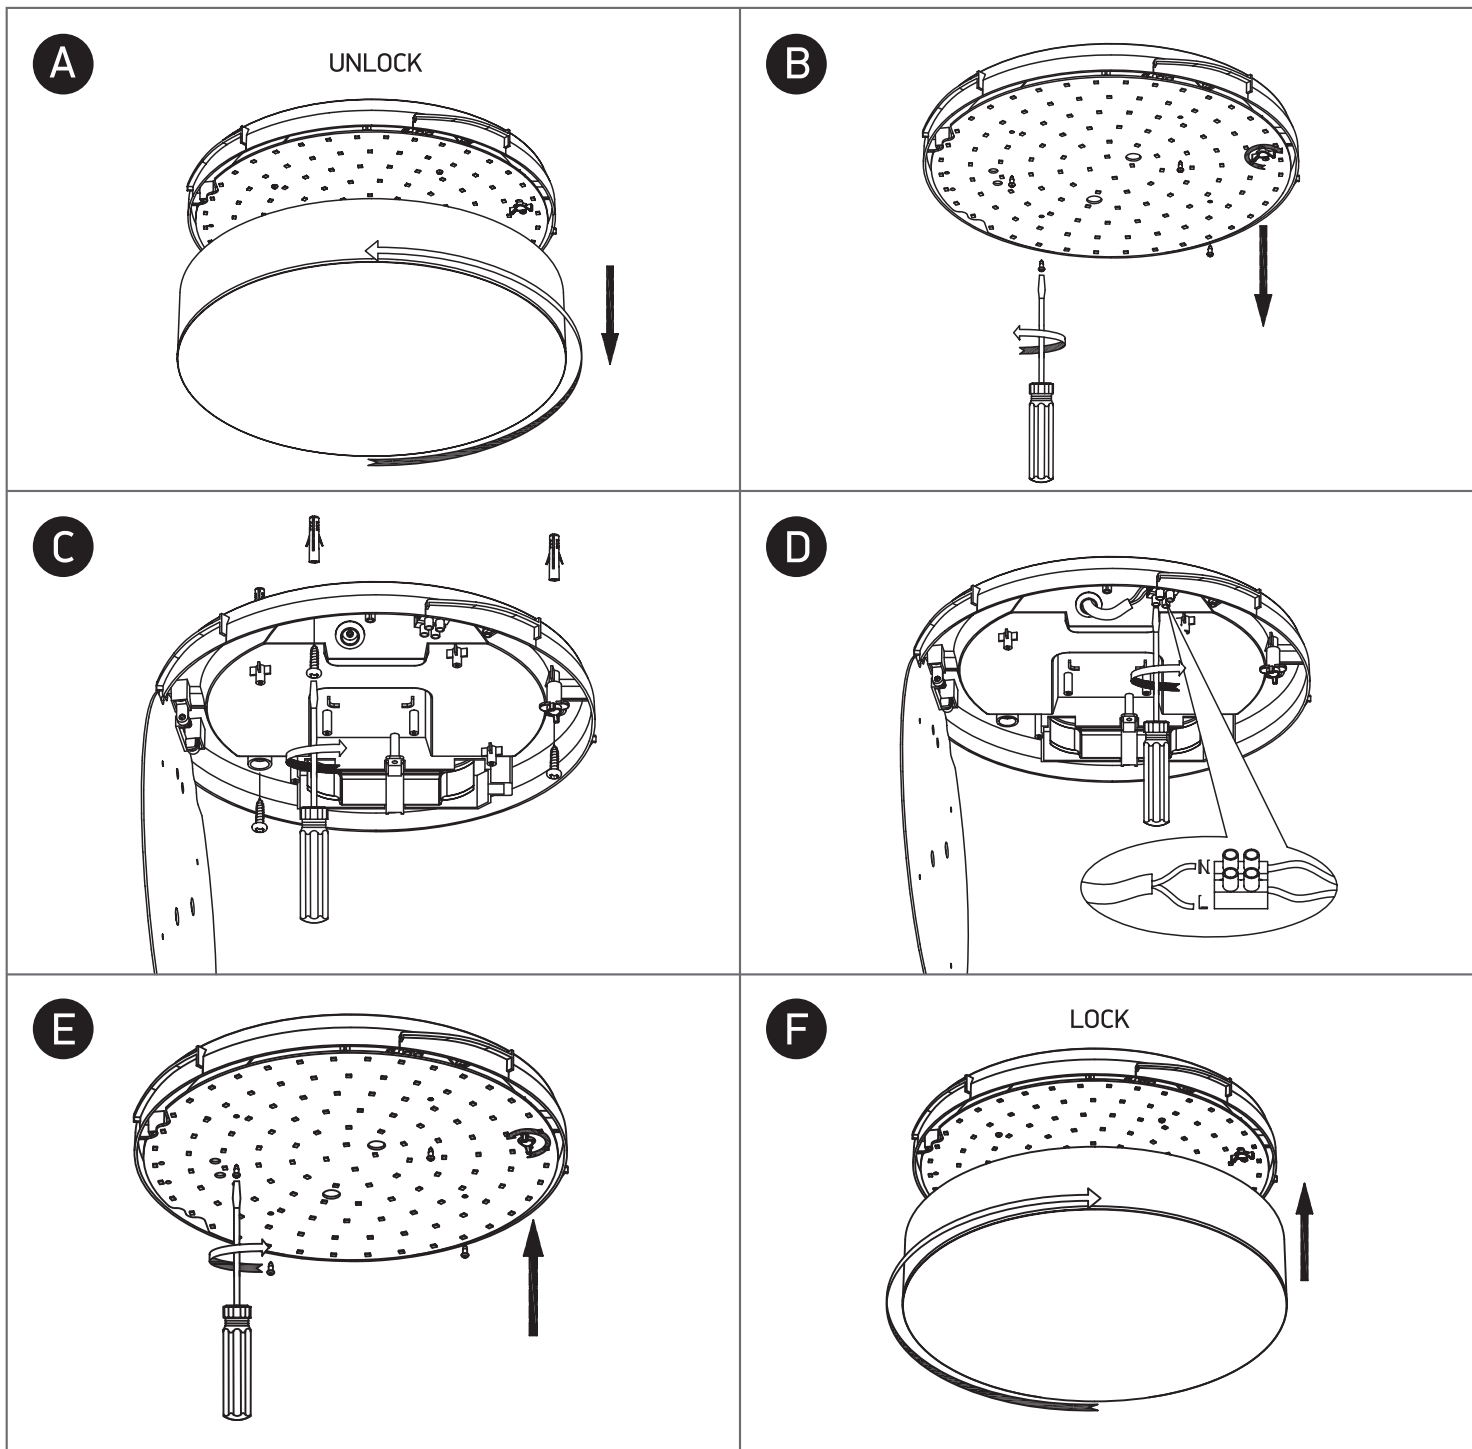

INSTALLATION MANUAL

67390

ecolight

230V | SMD 2835 | 21W | IP65 | ABS + PC
Complete with 500mA driver.

**80
CRI**

one
LIGHT

Warnings:

1. Make sure that the product is installed properly before connecting to electricity.
2. Do not cover the fitting.
3. Maintenance and installation should only be carried out by a professional electrician.