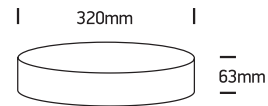

INSTALLATION MANUAL

67390

ecolight

230V | SMD 2835 | 21W | IP65 | ABS + PC
Complete with 500mA driver.

**80
CRI**

one
LIGHT

Warnings:

1. Make sure that the product is installed properly before connecting to electricity.
2. Do not cover the fitting.
3. Maintenance and installation should only be carried out by a professional electrician.