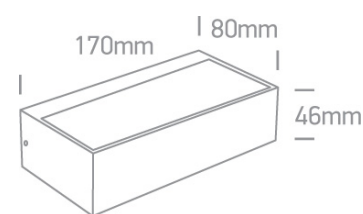

## Dimensions

## Physical Specification

Item Group	13 Wall & Ceiling LED
Family	Outdoor Wall Up & Down Lights
Order Code	67392/AN/W
Colour	Anthracite
Material	Die Cast
Shape	Rectangular
Length	170mm
Width	80mm
Height	46mm
Surface Wall	Yes
Indoor	Yes
Outdoor	Yes