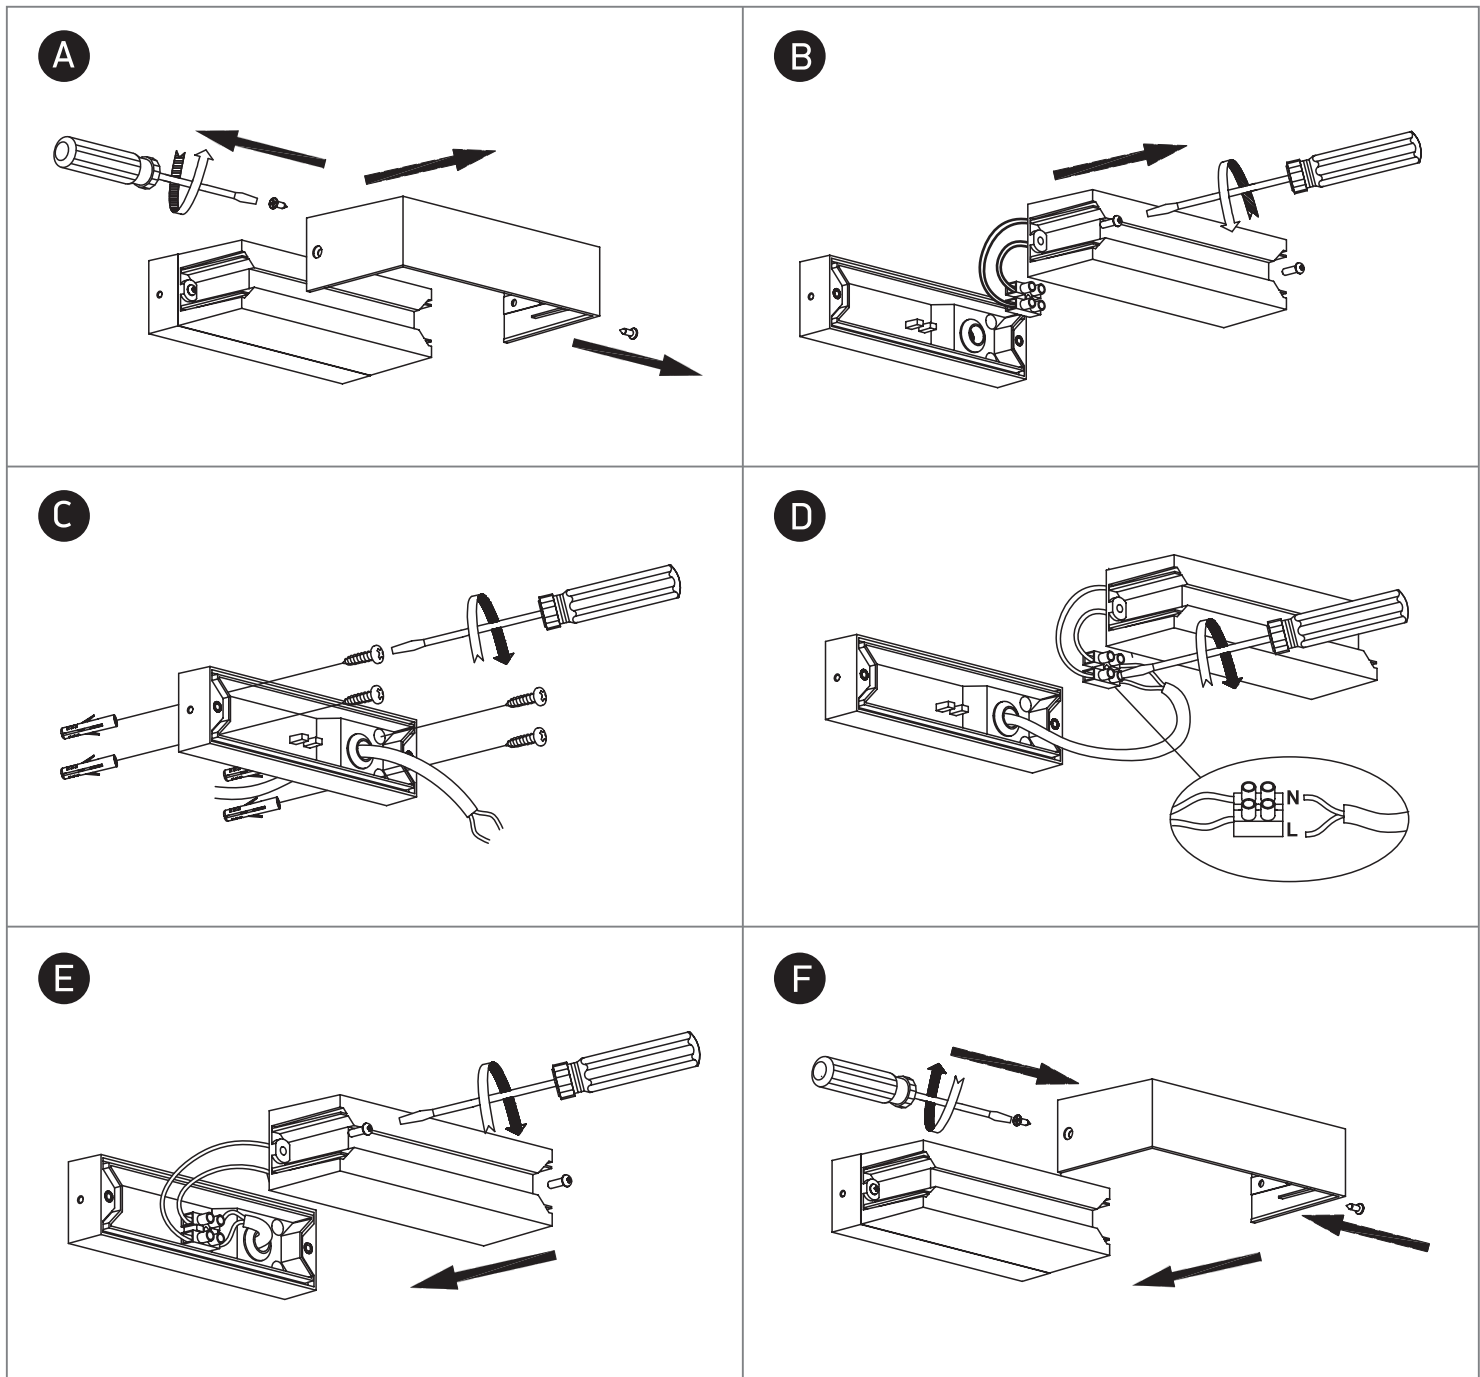

INSTALLATION MANUAL

67392

ecolight

230V | SMD 2835 | 7W | IP65 | ABS + PC
Complete with 500mA driver.

one
LIGHT

Warnings:

1. Make sure that the product is installed properly before connecting to electricity.
2. Do not cover the fitting.
3. Maintenance and installation should only be carried out by a professional electrician.