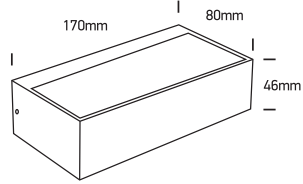

INSTALLATION MANUAL

67392

ecolight

230V | SMD 2835 | 7W | IP65 | ABS + PC
Complete with 500mA driver.

one
LIGHT

Warnings:

1. Make sure that the product is installed properly before connecting to electricity.
2. Do not cover the fitting.
3. Maintenance and installation should only be carried out by a professional electrician.