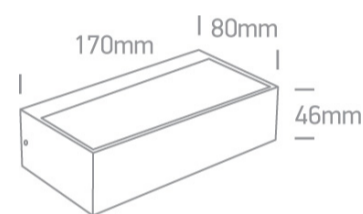

13 Wall & Ceiling LED>Outdoor Wall Up & Down Lights

67392/W/W

7W LED wall light, IP65, ideal for both indoor and outdoor installation.

Supplied with non-dimmable LED driver.

Complies with standard EN60598-1 and any other specific standards.

Downloads

Dimensions

Physical Specification

Item Group	13 Wall & Ceiling LED
Family	Outdoor Wall Up & Down Lights
Order Code	67392/W/W
Colour	White
Material	Die Cast
Shape	Rectangular
Length	170mm
Width	80mm
Height	46mm
Surface Wall	Yes
Indoor	Yes
Outdoor	Yes

Illumination Data

Colour Temperature	3000K
Lumen Output	400lm
Light Efficiency	57lm/W
CRI	80
Illumination Diagram	

Packing Info

Box Length	18cm
Box Width	9,5cm
Box Height	5,5cm
Box Weight	0.410kg
Pcs/Carton	20
Barcode	5291889049074
HS Code	9405114090