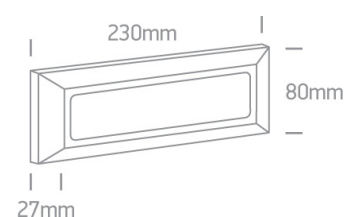

13 Wall & Ceiling LED>Outdoor General Lighting ABS + PC

67394/AN/W

3,5W LED wall light, IP65, ideal for both indoor and outdoor installation.

Complies with standard EN60598-1 and any other specific standards.

Downloads

Dimensions

Physical Specification

Item Group	13 Wall & Ceiling LED
Family	Outdoor General Lighting ABS + PC
Order Code	67394/AN/W
Colour	Anthracite
Material	ABS
Diffuser Material	PC
Shape	Rectangular
Length	230mm
Width	80mm
Height	27mm
Surface Ceiling	Yes
Surface Wall	Yes

Illumination Data

Colour Temperature	3000K
Lumen Output	250lm
Light Efficiency	71,42lm/W
CRI	80
Illumination Diagram	

Packing Info

Box Length	24cm
Box Width	9cm
Box Height	3,5cm
Box Weight	0.287kg

Pcs/Carton