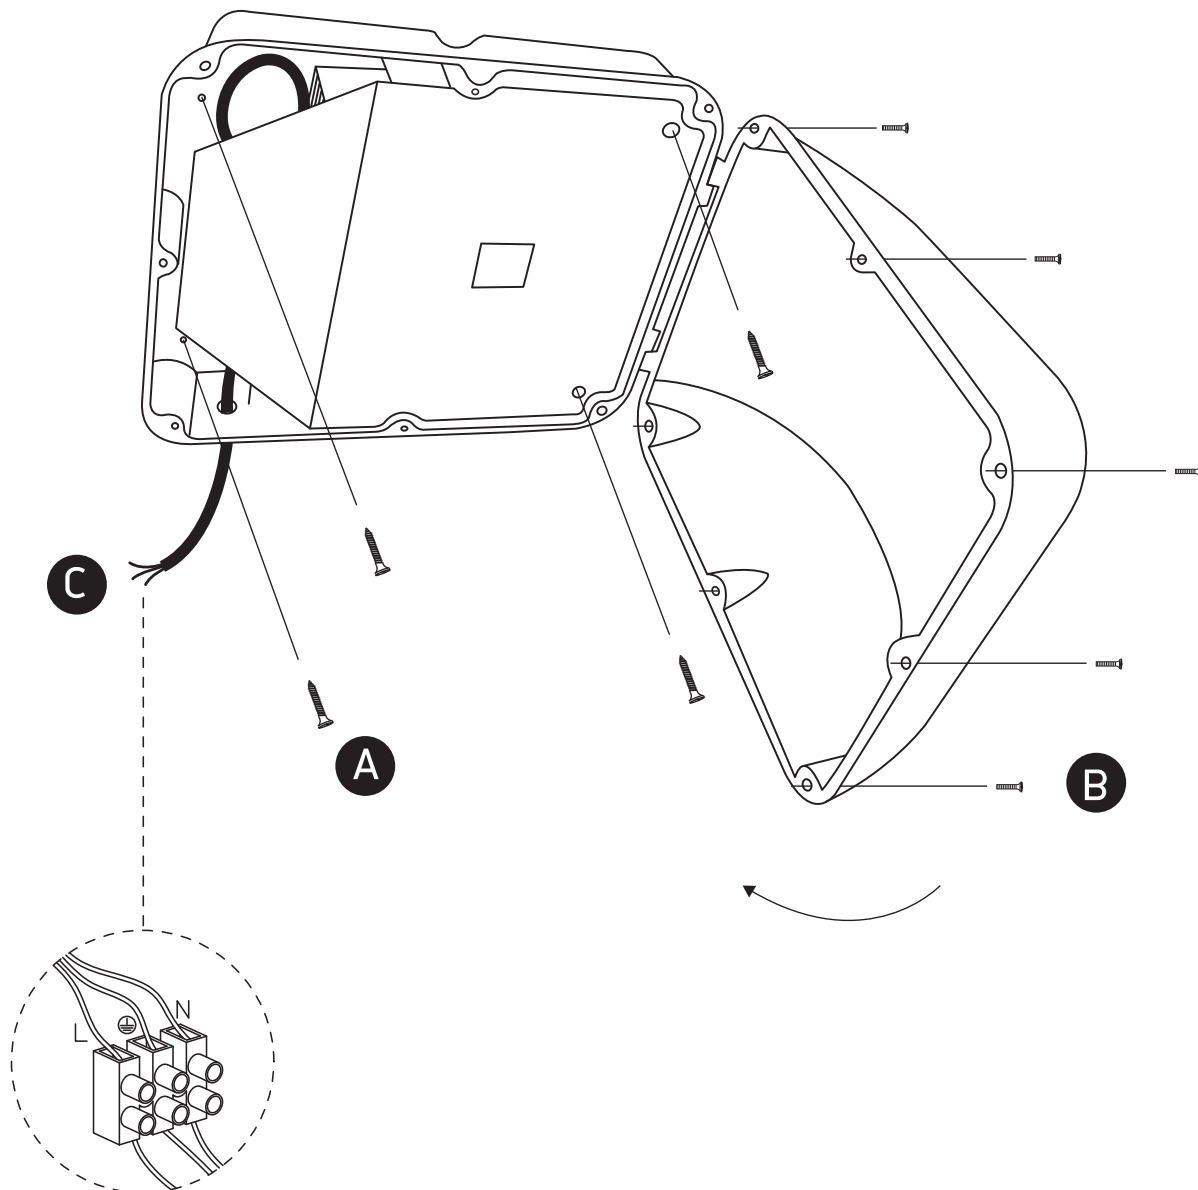

INSTALLATION MANUAL

7056

ecolight

Ra>70

263mm

305mm

180mm

100-240V | 50W | IP65 | Die cast

Complete with driver

Warnings:

1. Make sure that the product is installed properly before connecting to electricity.
2. Do not cover the fitting.
3. Maintenance and installation should only be carried out by a professional electrician.