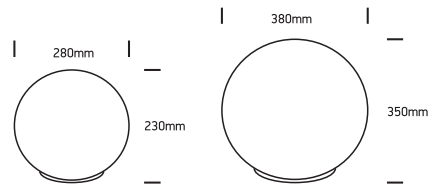

# INSTALLATION MANUAL

7072, 7072A

100-240V | 20W | E27 | IP65 | Plastic