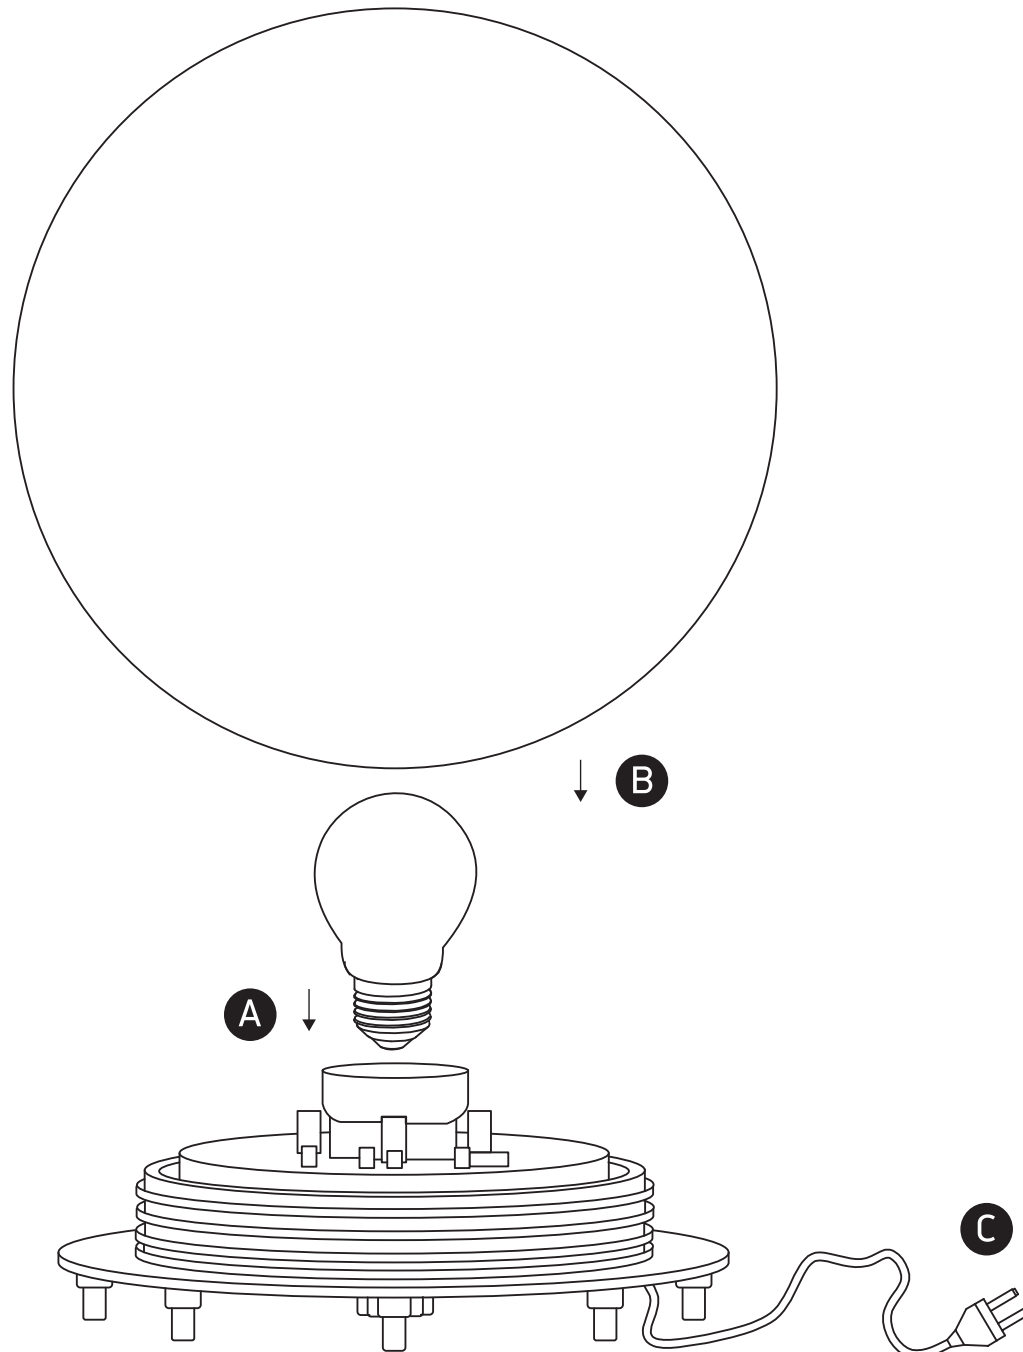

# INSTALLATION MANUAL

7072, 7072A

100-240V | 20W | E27 | IP65 | Plastic