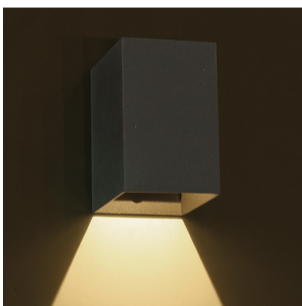

Gallery

Physical Specification

Item Group

13 Wall & Ceiling LED

Family

Outdoor Wall Dark Lights Die cast

Order Code

67398/AN/W

Colour

Anthracite

Material

Die Cast

Shape

Rectangular

Length

90mm