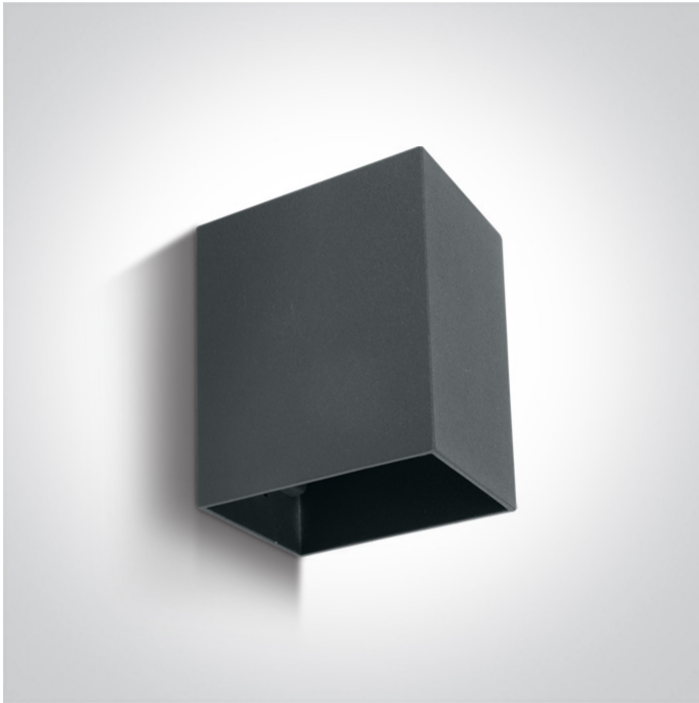

13 Wall &amp; Ceiling LED&gt;Outdoor Wall Dark Lights Die cast

67398/AN/W

3W LED wall light, IP54, ideal for both indoor and outdoor installation.

Supplied with non-dimmable LED driver.

Complies with standard EN60598-1 and any other specific standards.