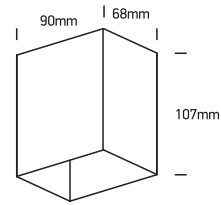

INSTALLATION MANUAL

67398

ecolight

100-240V | 3W | IP54 | Die cast
Complete with 350mA driver.

80
CRI

one
LIGHT

Warnings:

1. Make sure that the product is installed properly before connecting to electricity.
2. Do not cover the fitting.
3. Maintenance and installation should only be carried out by a professional electrician.