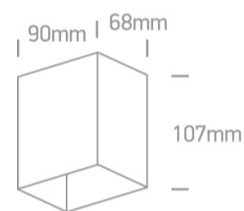

Downloads

Dimensions

Gallery

Physical Specification

Item Group

13 Wall & Ceiling LED

Family

Outdoor Wall Dark Lights Die cast

Order Code

67398/W/W

Colour

White

Material

Die Cast

Shape

Rectangular

Length

90mm

| | |
|--------------|-------|
| Width | 68mm |
| Height | 107mm |
| Surface Wall | Yes |
| Indoor | Yes |
| Outdoor | Yes |

Electrical Characteristics

| Gear | Built In |
|------------------|---|
| Fitting + Driver | |
| Input Voltage | 100-240V |
| 50 Hz | Yes |
| 60 Hz | Yes |
| Safety Class |  |
| Power(Watts) | 3W |
| IP Rating | IP54 |
| Light Source | LED built in |
| Dimmable | No |
| F Mark |  |

Packing Info

| | |
|------------|---------|
| Box Length | 10,5cm |
| Box Width | 9cm |
| Box Height | 12cm |
| Box Weight | 0.491kg |

Pcs/Carton

24

Завантажено з e27.com.ua

Barcode

5291889049609

HS Code