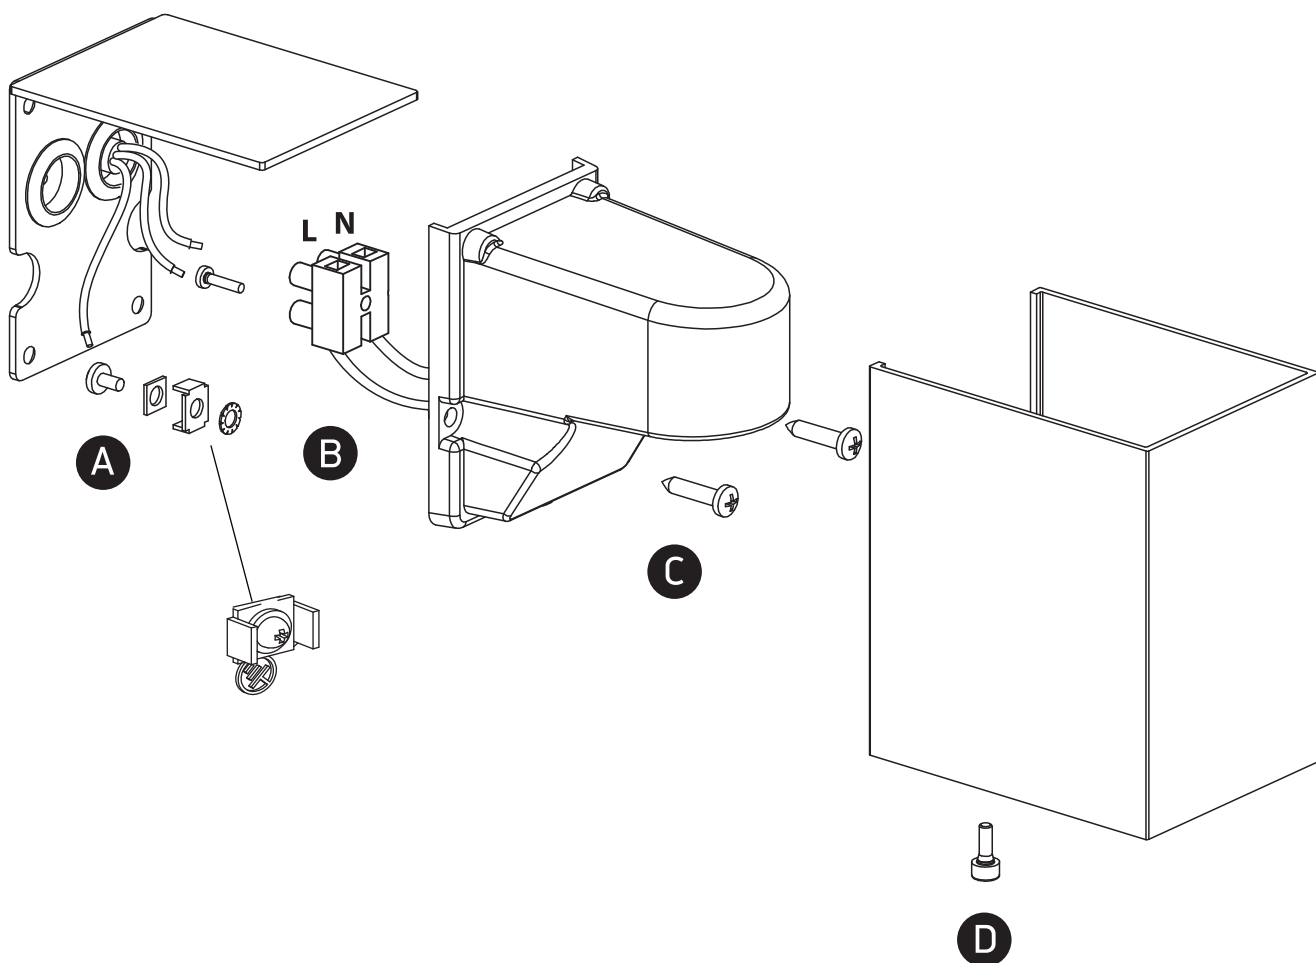

INSTALLATION MANUAL

67398

ecolight

100-240V | 3W | IP54 | Die cast
Complete with 350mA driver.

80
CRI

Warnings:

1. Make sure that the product is installed properly before connecting to electricity.
2. Do not cover the fitting.
3. Maintenance and installation should only be carried out by a professional electrician.