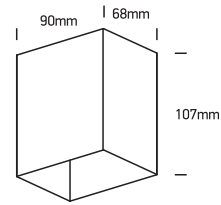

INSTALLATION MANUAL

67398

ecolight

100-240V | 3W | IP54 | Die cast
Complete with 350mA driver.

80
CRI

Warnings:

1. Make sure that the product is installed properly before connecting to electricity.
2. Do not cover the fitting.
3. Maintenance and installation should only be carried out by a professional electrician.