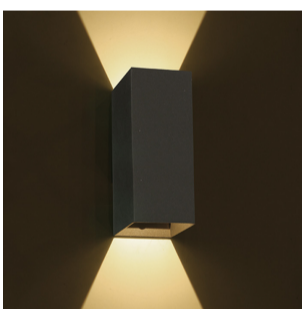

13 Wall & Ceiling LED>Outdoor Wall Dark Lights Die cast

67398A/AN/W

2x3W LED wall light, IP54, ideal for both indoor and outdoor installation.

Supplied with non-dimmable LED driver.

Complies with standard EN60598-1 and any other specific standards.

Downloads

Dimensions

Gallery

Physical Specification

Item Group

13 Wall & Ceiling LED

Family

Outdoor Wall Dark Lights Die cast