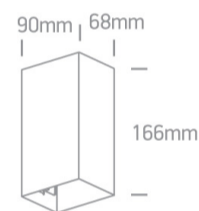

13 Wall & Ceiling LED>Outdoor Wall Dark Lights Die cast

67398A/AN/W

2x3W LED wall light, IP54, ideal for both indoor and outdoor installation.

Supplied with non-dimmable LED driver.

Complies with standard EN60598-1 and any other specific standards.

Downloads

Dimensions

Gallery

Physical Specification

Item Group

13 Wall & Ceiling LED

Family

Outdoor Wall Dark Lights Die cast

Length

90mm

Width	68mm
Height	166mm
Surface Wall	Yes
Indoor	Yes
Outdoor	Yes

Electrical Characteristics

Gear	Built In
Fitting + Driver	
Input Voltage	100-240V
50 Hz	Yes
60 Hz	Yes
Safety Class	
Power(Watts)	2x3W
IP Rating	IP54
Light Source	LED built in
Dimmable	No
F Mark	

Illumination Data

Colour Temperature	3000K
Lumen Output	2x200lm
Light Efficiency	66,67lm/W
CRI	80
Illumination Diagram	
Dark Light	Yes

Packing Info

Box Length	11,5cm
Box Width	8,5cm
Box Height	17,5cm
Box Weight	0.658kg