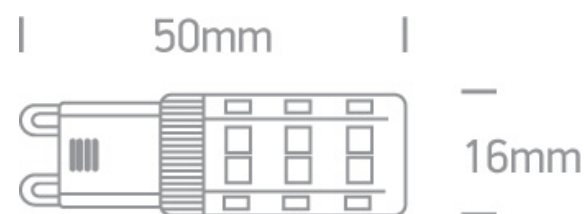

25 Lamps>G9 LED Dimmable & CCT Variable

7103ALGT/W

3-Step dimmable SMD LED G9 3W 230V AC lamp.

Suitable for residential and commercial applications.

Complies with standard EN62560 and any other specific standards.

Downloads

Dimensions

Gallery

Physical Specification

Item Group

25 Lamps

Family

G9 LED Dimmable & CCT Variable

Order Code

7103ALGT/W

Shape

Circular

Height

50mm

Diameter

16mm

Colour Temperature	3000K
Lumen Output	250lm
Light Efficiency	83,33lm/W
CRI	80
Illumination Diagram	

Packing Info

Box Length	2cm
Box Width	2cm
Box Height	6,2cm
Box Weight	0,01Kg
Pcs/Carton	100
Barcode	5291889053071