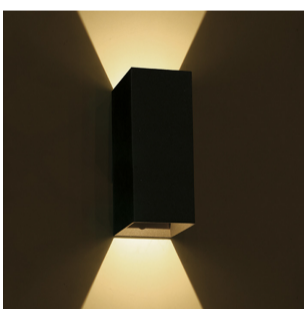

13 Wall & Ceiling LED>Outdoor Wall Dark Lights Die cast

67398A/B/W

2x3W LED wall light, IP54, ideal for both indoor and outdoor installation.

Supplied with non-dimmable LED driver.

Complies with standard EN60598-1 and any other specific standards.

Downloads

Dimensions

Gallery

Physical Specification

Item Group

13 Wall & Ceiling LED

Family

Outdoor Wall Dark Lights Die cast

Order Code

67398A/B/W

Colour

Black

Material

Die Cast

Shape

Rectangular