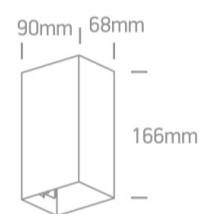

13 Wall & Ceiling LED>Outdoor Wall Dark Lights Die cast

67398A/B/W

2x3W LED wall light, IP54, ideal for both indoor and outdoor installation.

Supplied with non-dimmable LED driver.

Complies with standard EN60598-1 and any other specific standards.

Downloads

Dimensions

Gallery

Physical Specification

Item Group

13 Wall & Ceiling LED

Family

Outdoor Wall Dark Lights Die cast

Length

90mm

Width	68mm
Height	166mm
Surface Wall	Yes
Indoor	Yes
Outdoor	Yes

Electrical Characteristics

Gear	Built In
Fitting + Driver	
Input Voltage	100-240V
50 Hz	Yes
60 Hz	Yes
Safety Class	
Power(Watts)	2x3W
IP Rating	IP54
Light Source	LED built in
Dimmable	No
F Mark	

Illumination Data

Colour Temperature	3000K
Lumen Output	2x200lm
Light Efficiency	66,67lm/W
CRI	80
Illumination Diagram	
Dark Light	Yes

Packing Info

Box Length	11,5cm
Box Width	8,5cm
Box Height	17,5cm
Box Weight	0.658kg