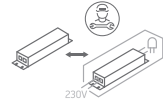

# INSTALLATION MANUAL

67398A

**ecolight**

100-240V | 2x3W | IP54 | Die cast  
Complete with 350mA driver.

80  
CRI