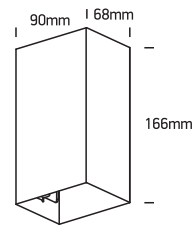

# INSTALLATION MANUAL

67398A

**ecolight**

100-240V | 2x3W | IP54 | Die cast  
Complete with 350mA driver.

80  
CRI