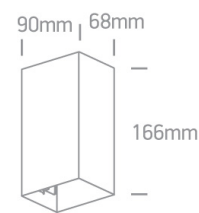

13 Wall & Ceiling LED>Outdoor Wall Dark Lights Die cast

67398A/W/W

2x3W LED wall light, IP54, ideal for both indoor and outdoor installation.

Supplied with non-dimmable LED driver.

Complies with standard EN60598-1 and any other specific standards.

Downloads

Dimensions

Gallery

Physical Specification

Item Group

13 Wall & Ceiling LED

Family

Outdoor Wall Dark Lights Die cast

Length

90mm

Width	68mm
Height	166mm
Surface Wall	Yes
Indoor	Yes
Outdoor	Yes

Electrical Characteristics

Gear	Built In
Fitting + Driver	
Input Voltage	100-240V
50 Hz	Yes
60 Hz	Yes
Safety Class	
Power(Watts)	2x3W
IP Rating	IP54
Light Source	LED built in
Dimmable	No
F Mark	

Illumination Data

Colour Temperature	3000K
Lumen Output	2x200lm
Light Efficiency	66,67lm/W
CRI	80
Illumination Diagram	
Dark Light	Yes

Packing Info

Box Length	11,5cm
Box Width	8,5cm
Box Height	17,5cm
Box Weight	0.658kg