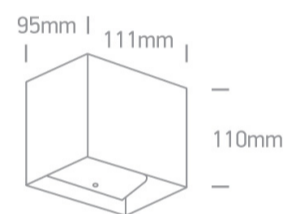

13 Wall &amp; Ceiling LED&gt;Outdoor Wall Dark Lights Die cast

67398C/AN/W

2x3W LED wall light, IP54, ideal for both indoor and outdoor installation.

Supplied with non-dimmable LED driver.

Complies with standard EN60598-1 and any other specific standards.

## Dimensions

Anthracite

Material

Die Cast

Shape

Rectangular

Length

111mm

Width	95mm
Height	110mm
Surface Wall	Yes
Indoor	Yes
Outdoor	Yes

## Packing Info

Box Length	12,5cm
Box Width	12,5cm
Box Height	12,5cm
Box Weight	0.622kg

Pcs/Carton

18

Завантажено з e27.com.ua

Barcode

5291889049630

HS Code