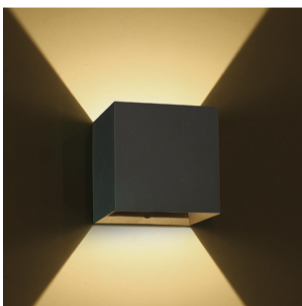

Gallery

Physical Specification

Item Group

13 Wall & Ceiling LED

Family

Outdoor Wall Dark Lights Die cast

Order Code

67398C/AN/W

Colour

Anthracite

Material

Die Cast

Shape

Rectangular

Length

111mm