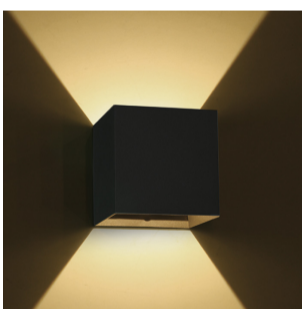

Gallery

Physical Specification

Item Group

13 Wall & Ceiling LED

Family

Outdoor Wall Dark Lights Die cast

Order Code

67398C/B/W

Colour

Black

Material

Die Cast

Shape

Rectangular

Length

111mm