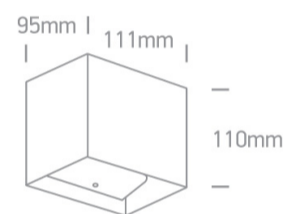

13 Wall &amp; Ceiling LED&gt;Outdoor Wall Dark Lights Die cast

67398C/B/W

2x3W LED wall light, IP54, ideal for both indoor and outdoor installation.

Supplied with non-dimmable LED driver.

Complies with standard EN60598-1 and any other specific standards.

## Dimensions

Black

Material

Die Cast

Shape

Rectangular

Length

111mm

Width	95mm
Height	110mm
Surface Wall	Yes
Indoor	Yes
Outdoor	Yes

## Packing Info

Box Length	12,5cm
Box Width	12,5cm
Box Height	12,5cm
Box Weight	0.622kg

Pcs/Carton

18

Завантажено з e27.com.ua

Barcode

5291889060130

HS Code