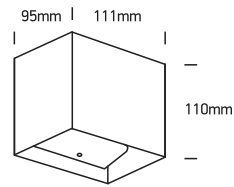

# INSTALLATION MANUAL

67398C

**ecolight**

100-240V | LED | 2x3W | IP54 | Die cast  
Complete with 350mA driver.

**80 CRI**

**one**  
LIGHT