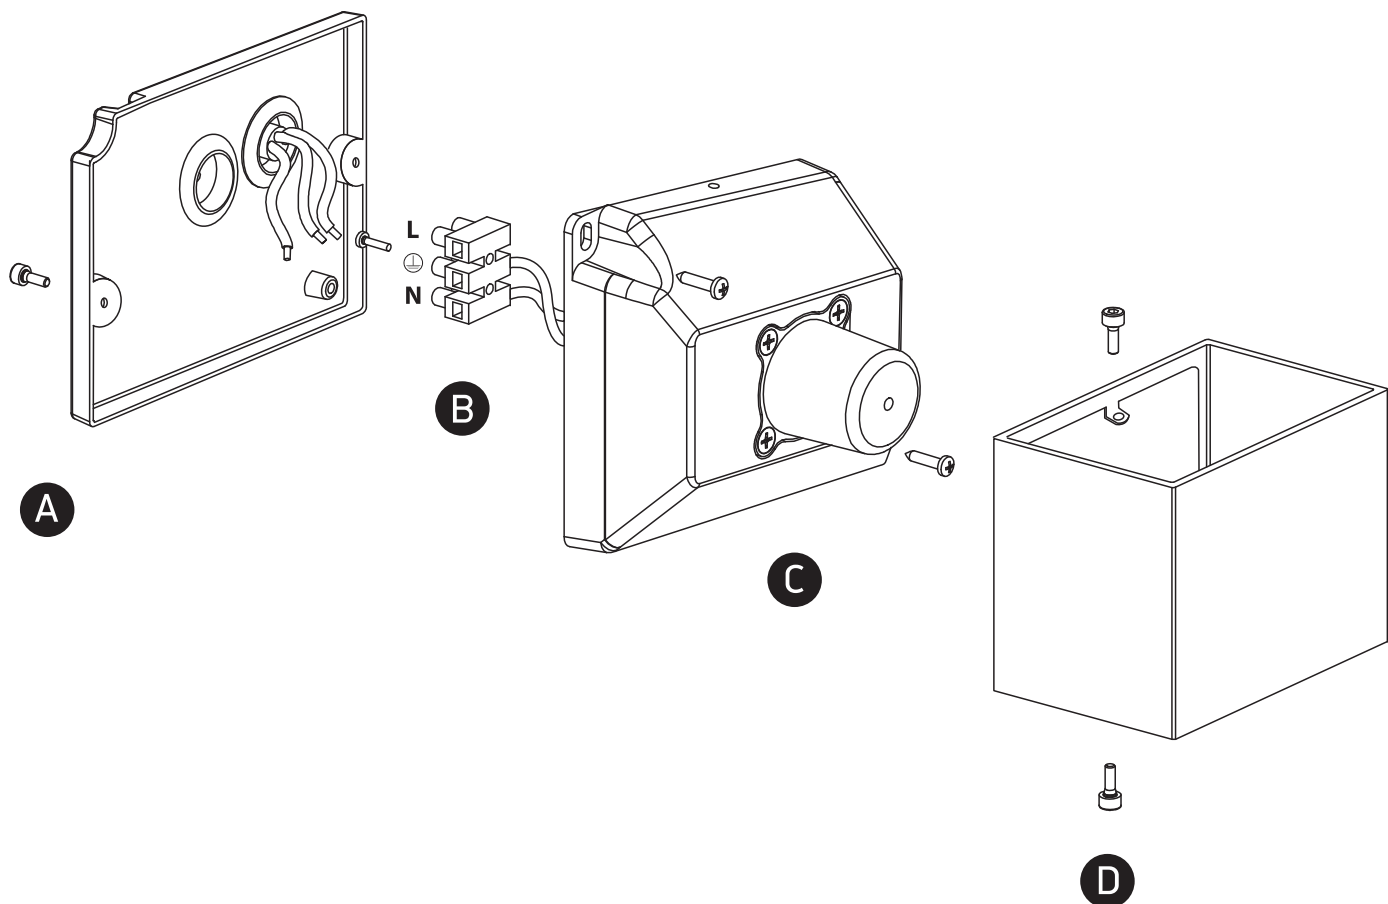

# INSTALLATION MANUAL

67398C

**ecolight**

100-240V | LED | 2x3W | IP54 | Die cast  
Complete with 350mA driver.

**80 CRI**

**one**  
LIGHT