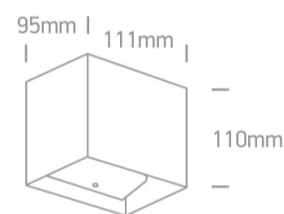

13 Wall & Ceiling LED>Outdoor Wall Dark Lights Die cast

67398C/W/W

2x3W LED wall light, IP54, ideal for both indoor and outdoor installation.

Supplied with non-dimmable LED driver.

Complies with standard EN60598-1 and any other specific standards.

Downloads

Dimensions

Gallery

Physical Specification

Item Group

13 Wall & Ceiling LED

Family

Outdoor Wall Dark Lights Die cast

Length

111mm

Width	95mm
Height	110mm
Surface Wall	Yes
Indoor	Yes
Outdoor	Yes

Electrical Characteristics

Gear	Built In
Fitting + Driver	
Input Voltage	100-240V
50 Hz	Yes
60 Hz	Yes
Safety Class	
Power(Watts)	2x3W
IP Rating	IP54
Light Source	LED built in
Dimmable	No
F Mark	

Illumination Data

Colour Temperature	3000K
Lumen Output	2x200lm
Light Efficiency	66,67lm/W
CRI	80
Illumination Diagram	
Dark Light	Yes

Packing Info

Box Length	12,5cm
Box Width	12,5cm
Box Height	12,5cm
Box Weight	0.622kg